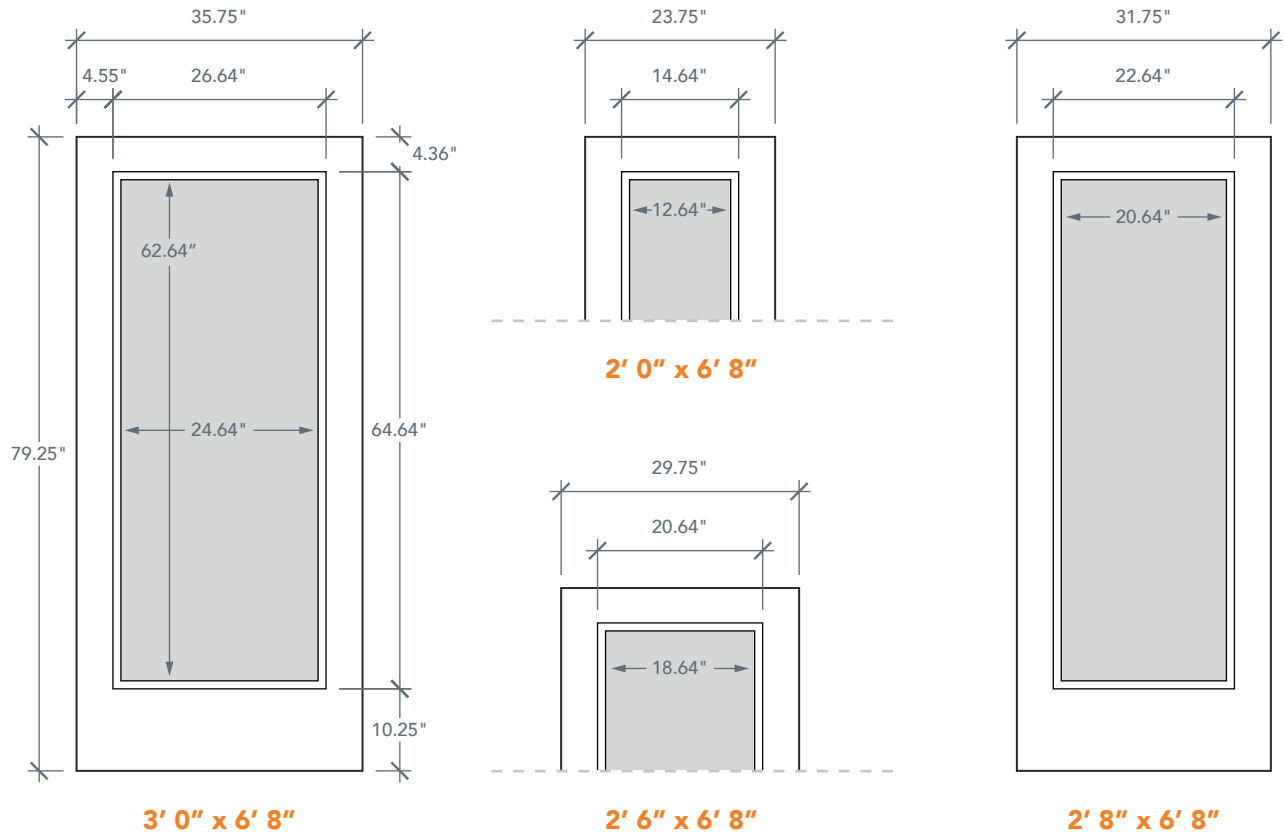

**AVAILABLE SIZING**

ARTWORK SCALE: 1/2"=1'

NOTE: BY REQUEST, DOOR HEIGHT COMES IN VARYING DIMENSIONS TO A MINIMUM OF 79". EXCESS WILL BE TAKEN FROM BOTTOM RAIL. ALL OTHER DIMENSIONS WILL REMAIN THE SAME.