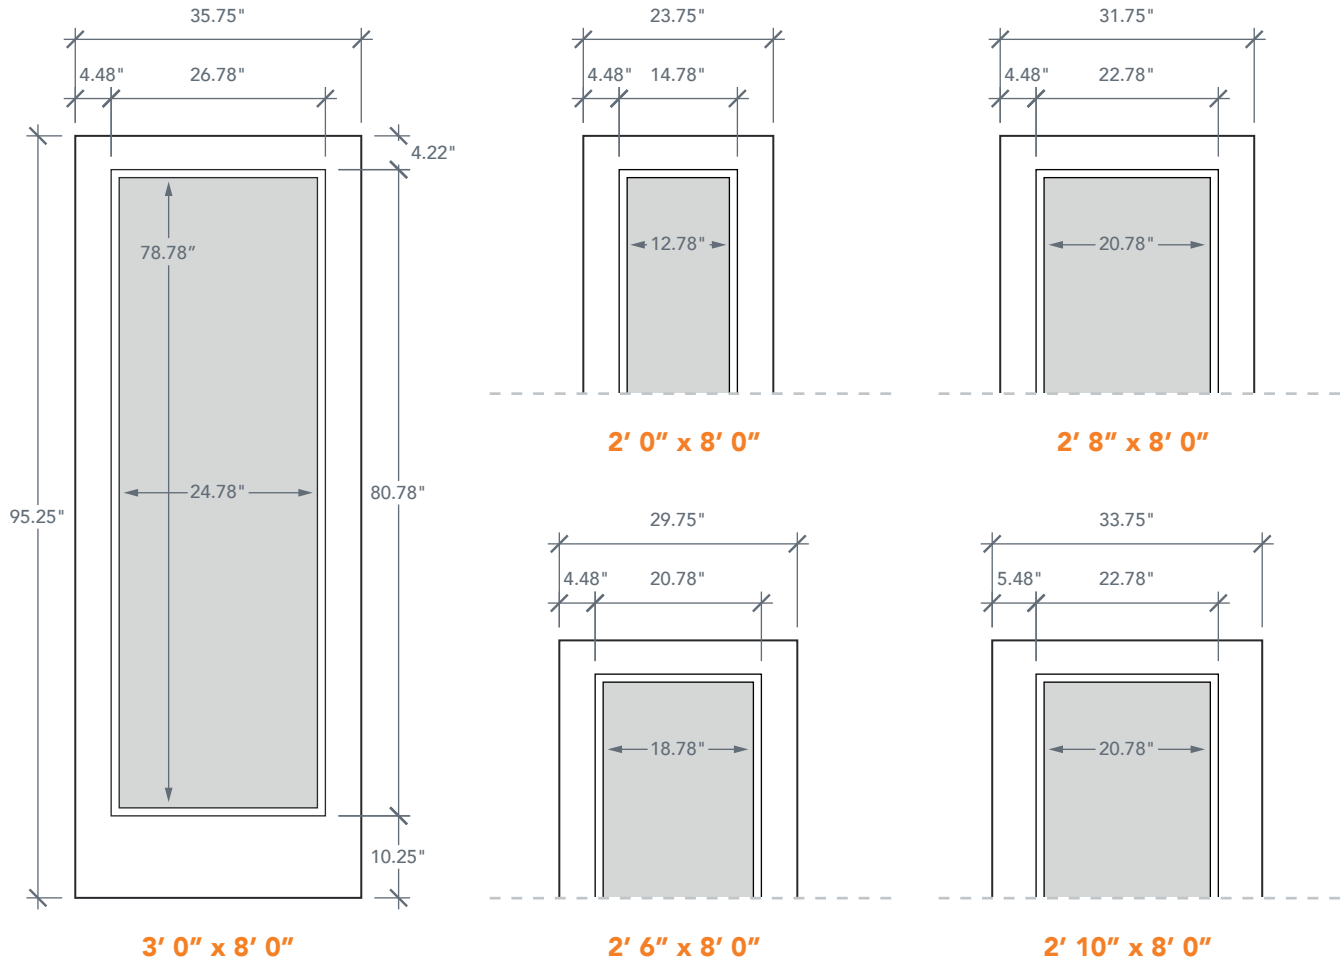

8'0" DRB1S80 NOVA 90 FULL LITE

ONYX

DIRECT GLAZED

NOVA SERIES

2024 PLASTPRO SPECBOOK PAGE: 190

AVAILABLE SIZING

ARTWORK SCALE: 1/2"=1'

NOTE: BY REQUEST, DOOR HEIGHT COMES IN VARYING DIMENSIONS TO A MINIMUM OF 95". EXCESS WILL BE TAKEN FROM BOTTOM RAIL. ALL OTHER DIMENSIONS WILL REMAIN THE SAME.

MATCHING SIDELITES

SLB1S80

Available Widths:

1' 0"

1' 2"

Spec Page = 194