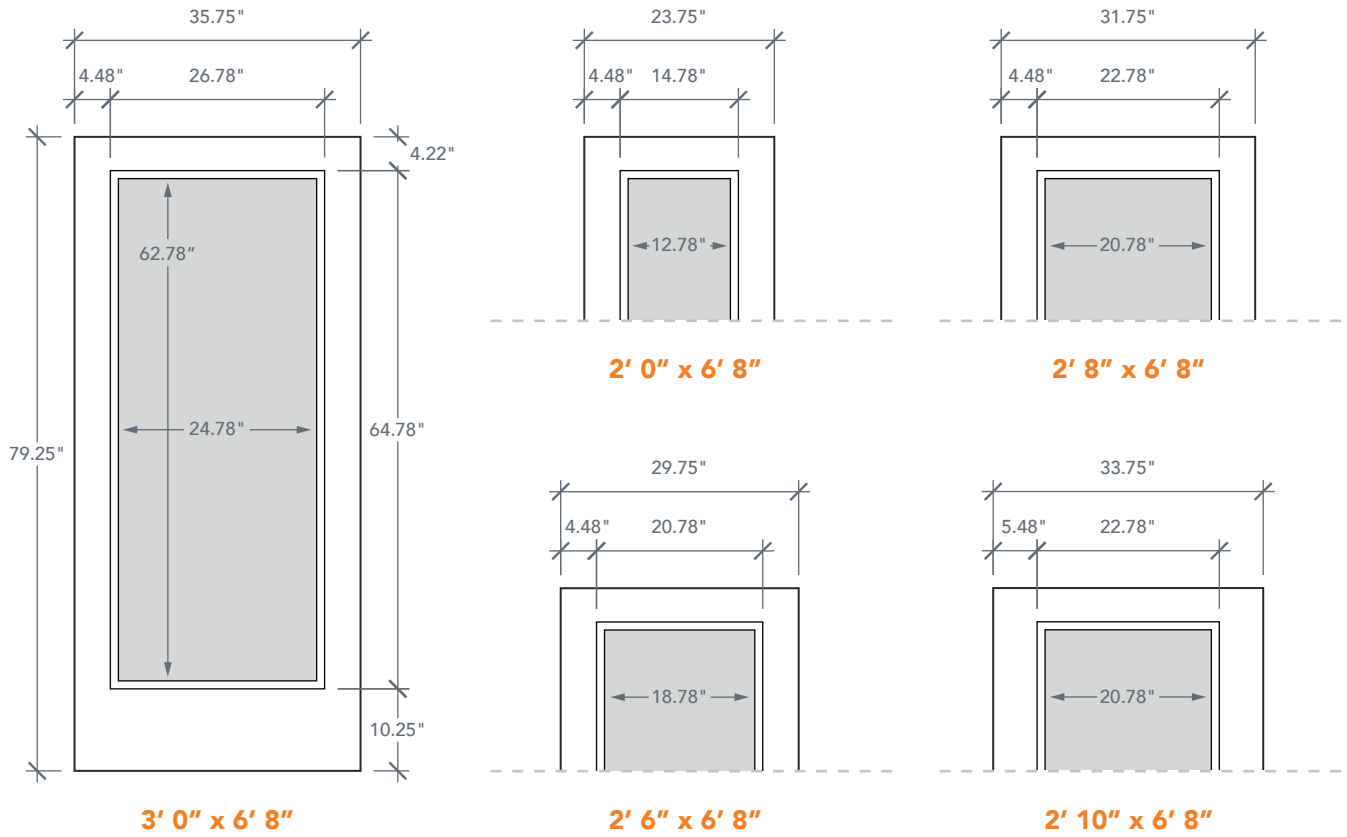

6'8" DRB1S NOVA 90 FULL LITE

ONYX

DIRECT GLAZED

NOVA SERIES

2024 PLASTPRO SPECBOOK PAGE: 189

AVAILABLE SIZING

ARTWORK SCALE: 1/2"=1'

NOTE: BY REQUEST, DOOR HEIGHT COMES IN VARYING DIMENSIONS TO A MINIMUM OF 79". EXCESS WILL BE TAKEN FROM BOTTOM RAIL. ALL OTHER DIMENSIONS WILL REMAIN THE SAME.

MATCHING SIDELITES

SLB1S

Available Widths:

1' 0"

1' 2"

Spec Page = 193