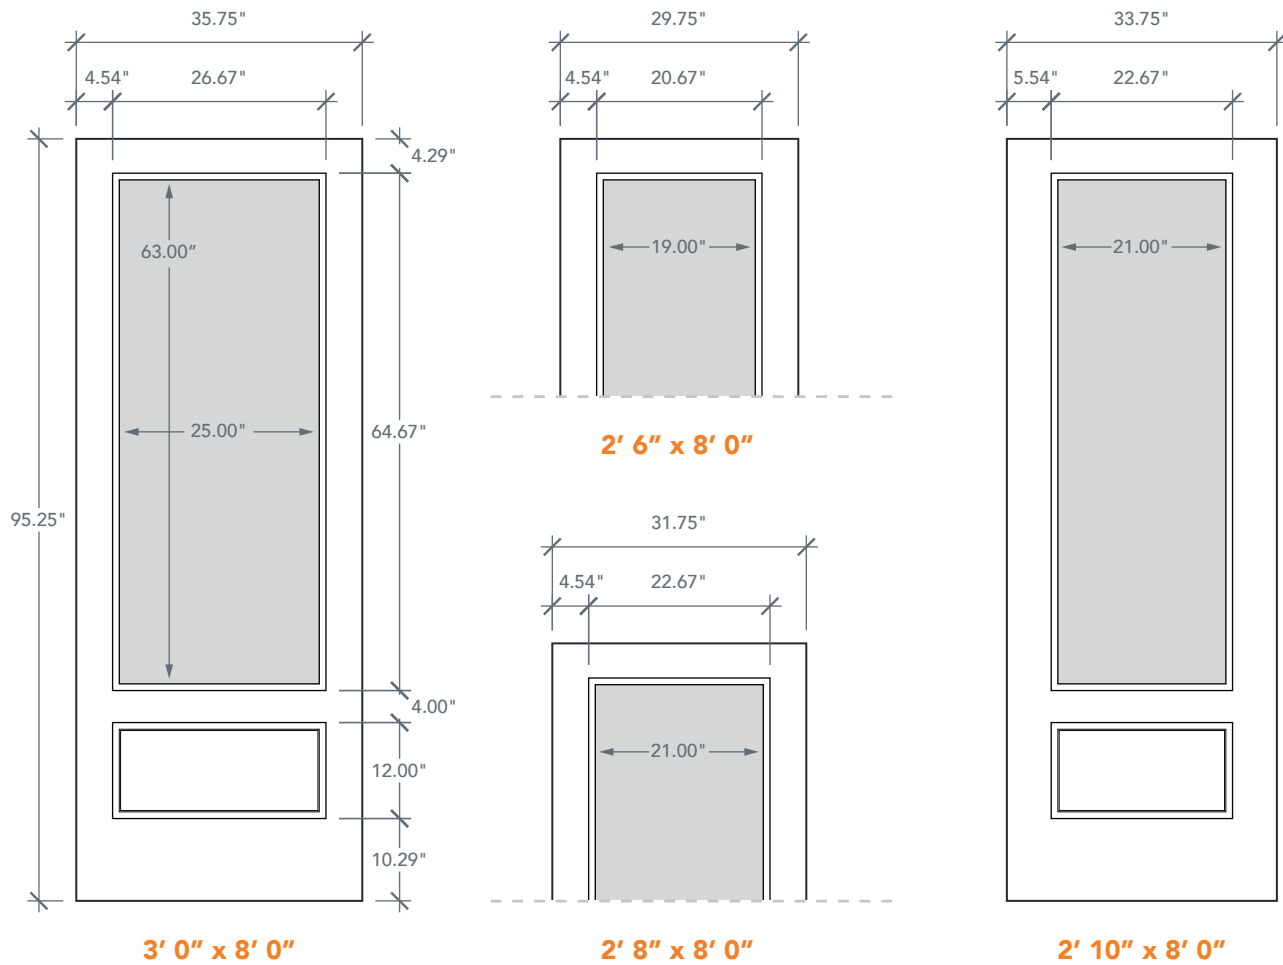

8'0" DRB1E80 NOVA 90 3/4 LITE

ONYX

DIRECT GLAZED

NOVA SERIES

2024 PLASTPRO SPECBOOK PAGE: 188

AVAILABLE SIZING

ARTWORK SCALE: 1/2"=1'

NOTE: BY REQUEST, DOOR HEIGHT COMES IN VARYING DIMENSIONS TO A MINIMUM OF 95". EXCESS WILL BE TAKEN FROM BOTTOM RAIL. ALL OTHER DIMENSIONS WILL REMAIN THE SAME.

MATCHING SIDELITES

SLB1E80

Available Widths:

1' 0"

1' 2"

Spec Page = 192