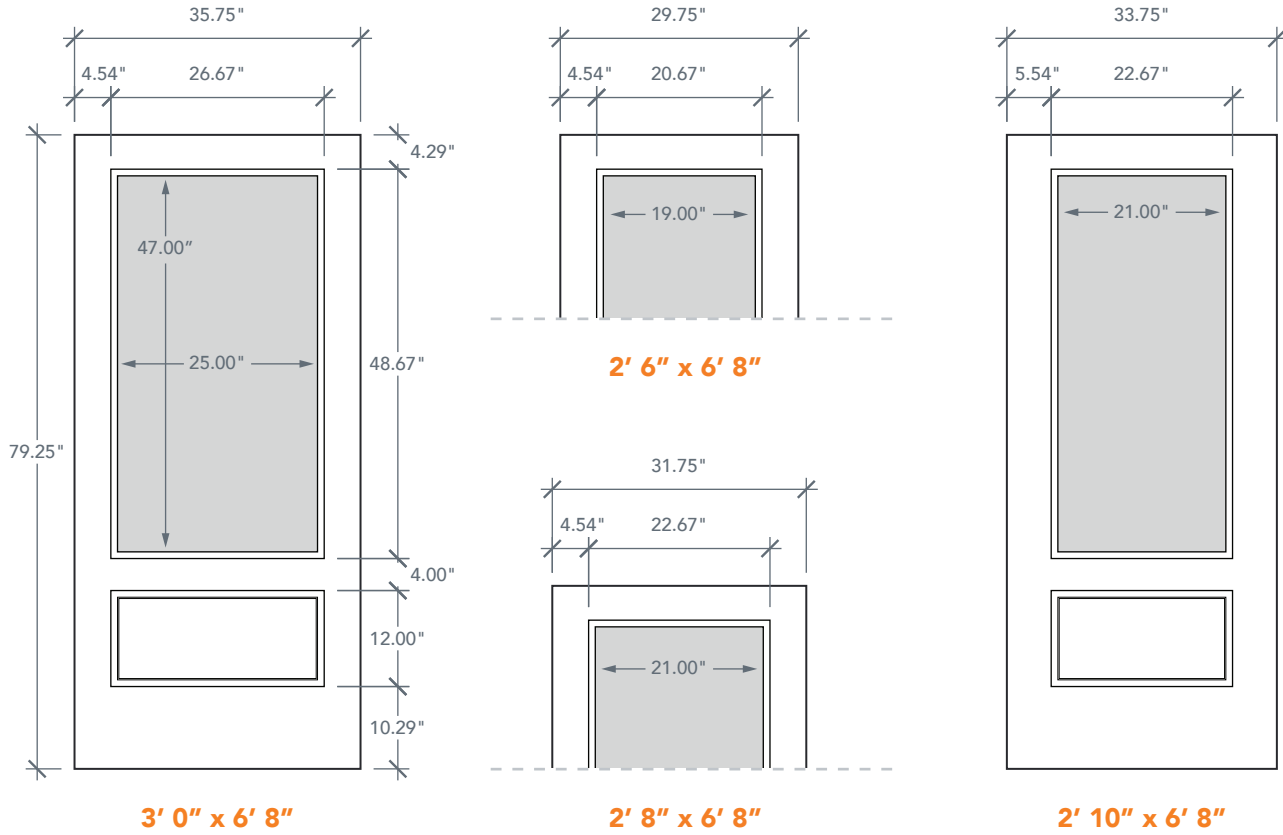

6'8" DRB1E NOVA 90 3/4 LITE

ONYX

DIRECT GLAZED

NOVA SERIES

2024 PLASTPRO SPECBOOK PAGE: 187

AVAILABLE SIZING

ARTWORK SCALE: 1/2"=1'

NOTE: BY REQUEST, DOOR HEIGHT COMES IN VARYING DIMENSIONS TO A MINIMUM OF 79". EXCESS WILL BE TAKEN FROM BOTTOM RAIL. ALL OTHER DIMENSIONS WILL REMAIN THE SAME.

MATCHING SIDELITES

SLB1E

Available Widths:

1' 0"

1' 2"

Spec Page = 191