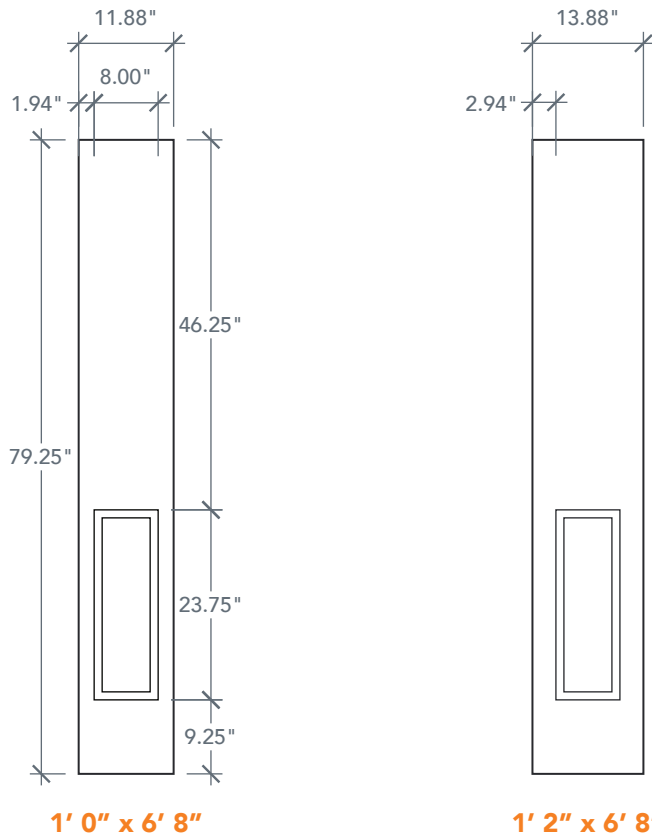

6'8" SLV61 SIX PANEL UTILITY SIDELITE

WHITE OAK SERIES
2024 PLASTPRO SPECBOOK PAGE: 174

AVAILABLE SIZING

ARTWORK SCALE: 1/2"=1'

1' 0" x 6' 8"

1' 2" x 6' 8"

NOTE: BY REQUEST, SIDELITE HEIGHT COMES IN VARYING DIMENSIONS TO A MINIMUM OF 79". EXCESS WILL BE TAKEN FROM BOTTOM RAIL. ALL OTHER DIMENSIONS WILL REMAIN THE SAME.

CUTOUT AND GLASS

A = DISTANCE FROM TOP OF DOOR TO TOP OF OPENING

MATCHING DOOR

DRV61

Available Widths:

- 2' 8"
- 2' 10"
- 3' 0"

Spec Page = 170