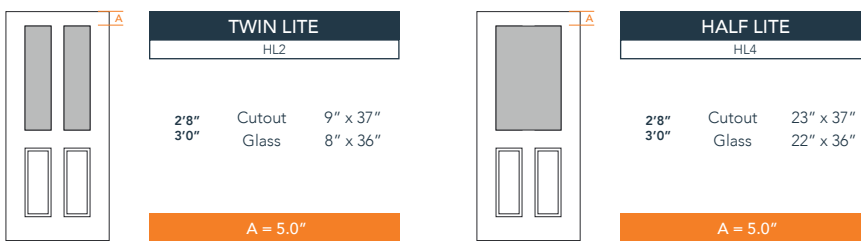

## AVAILABLE SIZING

ARTWORK SCALE: 1/2"=1'

**3' 0" x 6' 8"**

**2' 8" x 6' 8"**

NOTE: BY REQUEST, DOOR HEIGHT COMES IN VARYING DIMENSIONS TO A MINIMUM OF 79". EXCESS WILL BE TAKEN FROM BOTTOM RAIL. ALL OTHER DIMENSIONS WILL REMAIN THE SAME.

## CUTOUTS & GLASS

A = DISTANCE FROM TOP OF DOOR TO TOP OF OPENING