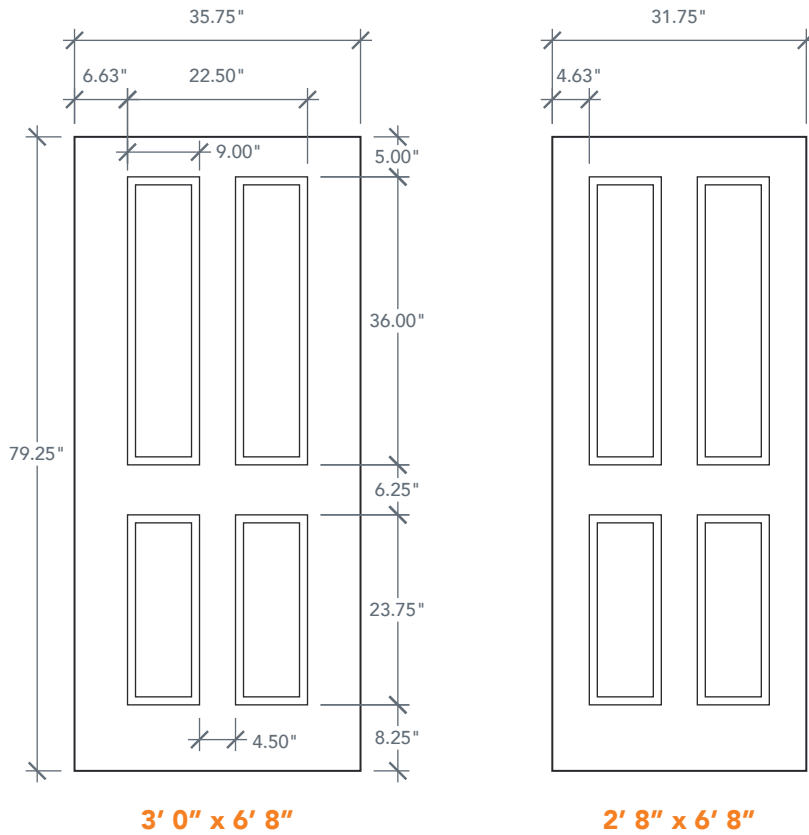

# 6'8" DRV41 TRUE FOUR PANEL DOOR

WHITE OAK SERIES  
2024 PLASTPRO SPECBOOK PAGE: 167

## AVAILABLE SIZING

ARTWORK SCALE: 1/2"=1'

**3' 0" x 6' 8"**

**2' 8" x 6' 8"**

NOTE: BY REQUEST, DOOR HEIGHT COMES IN VARYING DIMENSIONS TO A MINIMUM OF 79". EXCESS WILL BE TAKEN FROM BOTTOM RAIL. ALL OTHER DIMENSIONS WILL REMAIN THE SAME.

## CUTOUTS & GLASS

A = DISTANCE FROM TOP OF DOOR TO TOP OF OPENING