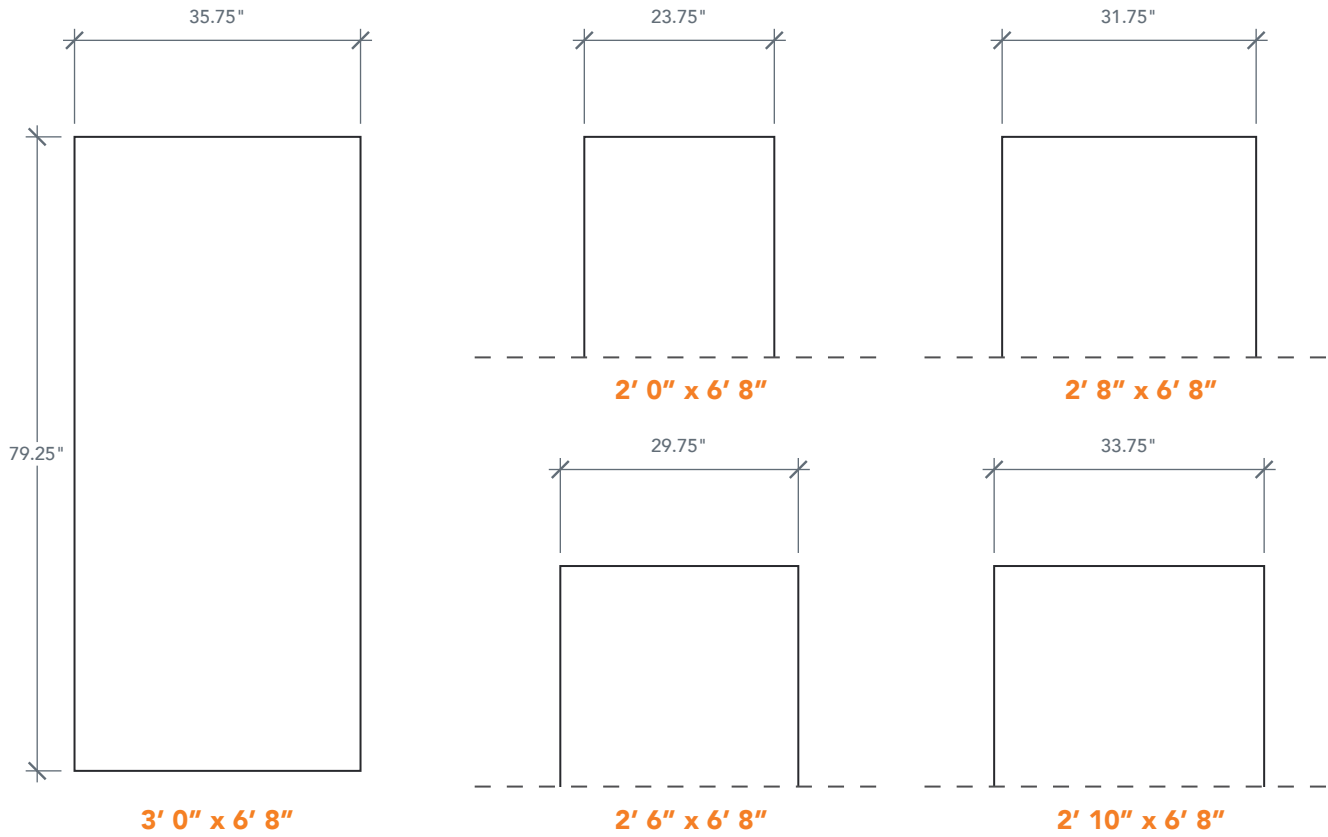

## AVAILABLE SIZING

ARTWORK SCALE: 1/2"=1'

NOTE: BY REQUEST, DOOR HEIGHT COMES IN VARYING DIMENSIONS TO A MINIMUM OF 79". EXCESS WILL BE TAKEN FROM BOTTOM RAIL. ALL OTHER DIMENSIONS WILL REMAIN THE SAME.

## CUTOUTS & GLASS

|          |                  |           |
|----------|------------------|-----------|
|          | <b>FULL LITE</b> |           |
|          | FL5              |           |
| 2'6"     | Cutout           | 21" x 65" |
|          | Glass            | 20" x 64" |
| FL7      |                  |           |
| 2'8"     | Cutout           | 23" x 65" |
|          | 2'10"            | Glass     |
| 3'0"     |                  |           |
| A = 6.0" |                  |           |

A = DISTANCE FROM TOP OF DOOR TO TOP OF OPENING

## MATCHING SIDELITES

|                 |                   |
|-----------------|-------------------|
|                 | SLV00             |
|                 | Available Widths: |
|                 | 1' 0"             |
|                 | 1' 2"             |
| Spec Page = 172 |                   |