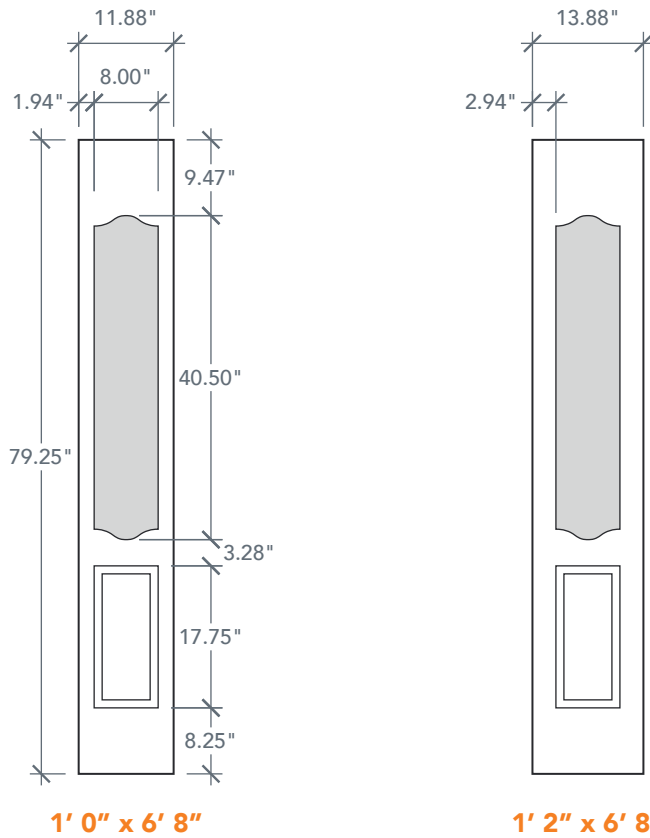

AVAILABLE SIZING

ARTWORK SCALE: 1/2"=1'

1' 0" x 6' 8"

1' 2" x 6' 8"

NOTE: BY REQUEST, SIDELITE HEIGHT COMES IN VARYING DIMENSIONS TO A MINIMUM OF 79". EXCESS WILL BE TAKEN FROM BOTTOM RAIL. ALL OTHER DIMENSIONS WILL REMAIN THE SAME.

CUTOUTS & GLASS

3/4 OVAL LITE
3V1

ALL Cutout 8" x 40½"
Glass 7" x 39½"

A = 9.47"

FULL LITE
FL1

ALL Cutout 8" x 65"
Glass 7" x 64"

A = 6.0"

A = DISTANCE FROM TOP OF DOOR TO TOP OF OPENING

MATCHING DOORS

DRS3P

Available Widths:
3' 0"

Spec Page = 130