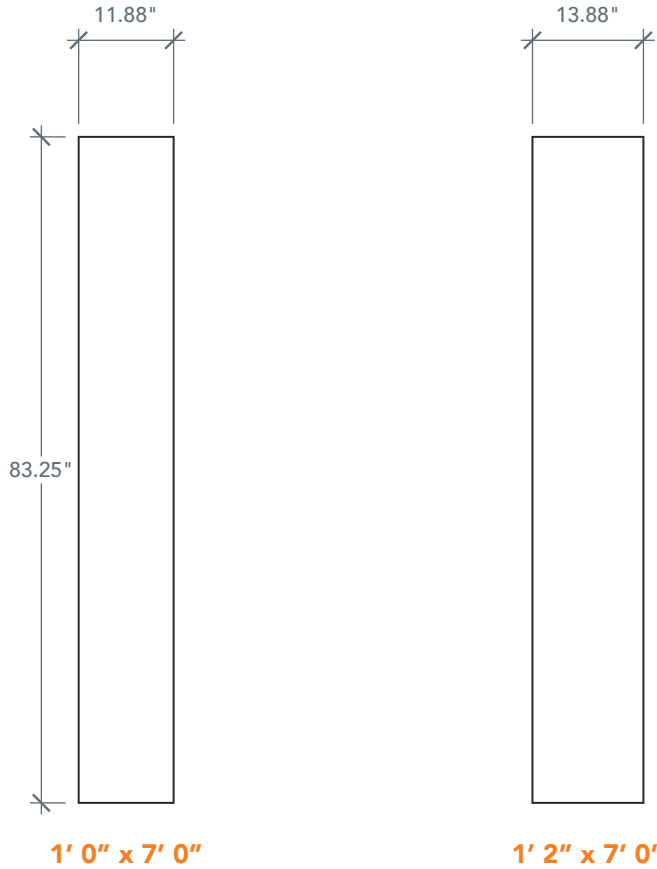

7'0" SLG0070 FLUSH SIDELITE

OAK SERIES
2024 PLASTPRO SPECBOOK PAGE: 102

AVAILABLE SIZING

ARTWORK SCALE: 1/2"=1'

NOTE: BY REQUEST, SIDELITE HEIGHT COMES IN VARYING DIMENSIONS TO A MINIMUM OF 83". EXCESS WILL BE TAKEN FROM BOTTOM RAIL. ALL OTHER DIMENSIONS WILL REMAIN THE SAME.

CUTOUTS & GLASS

A = DISTANCE FROM TOP OF DOOR TO TOP OF OPENING

MATCHING DOORS