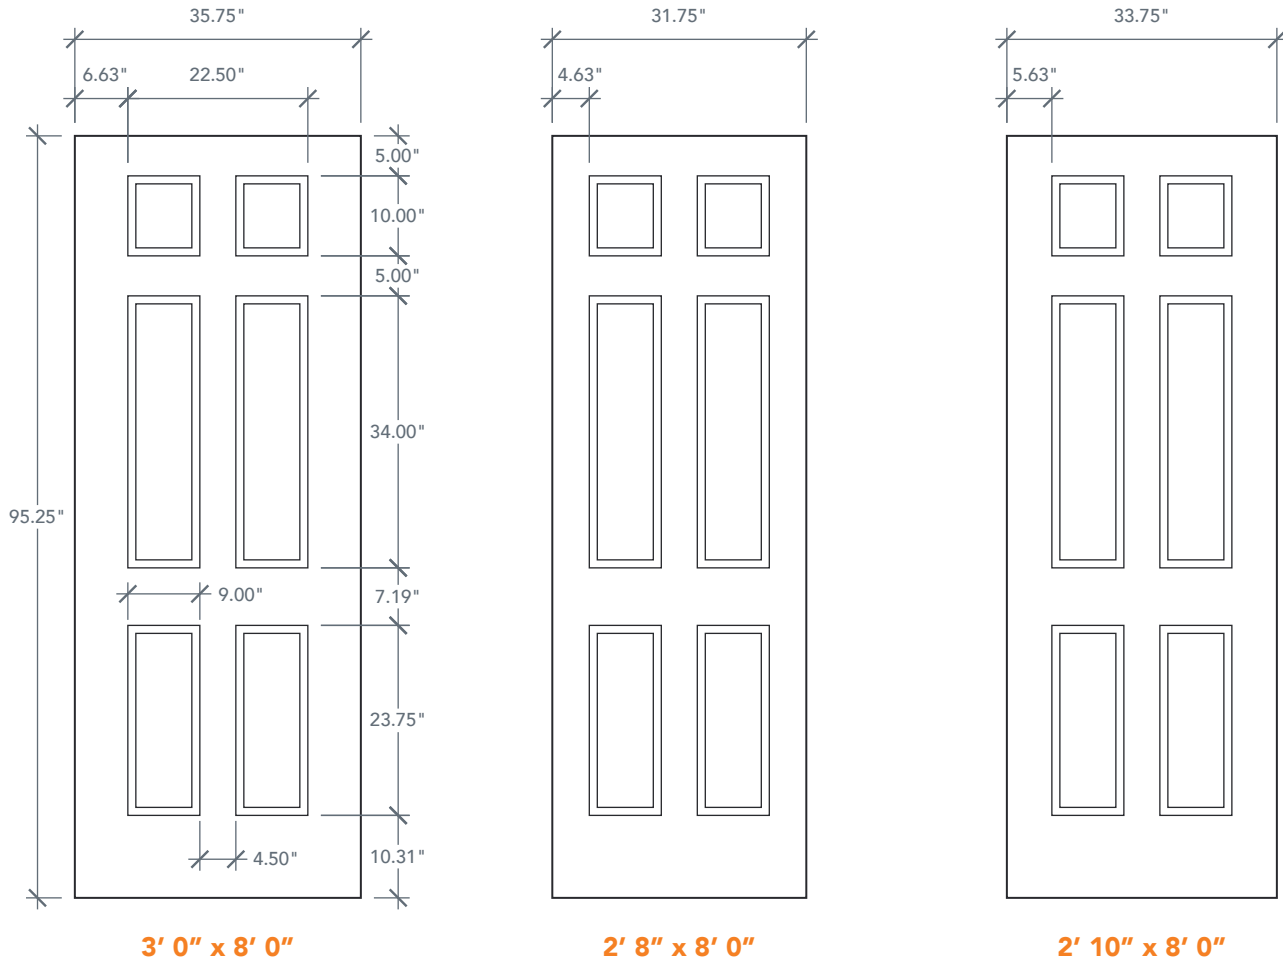

8'0" DRG6180 SIX PANEL UTILITY DOOR

OAK SERIES

2024 PLASTPRO SPECBOOK PAGE: 95

AVAILABLE SIZING

ARTWORK SCALE: 1/2"=1'

3' 0" x 8' 0"

2' 8" x 8' 0"

2' 10" x 8' 0"

NOTE: BY REQUEST, DOOR HEIGHT COMES IN VARYING DIMENSIONS TO A MINIMUM OF 95". EXCESS WILL BE TAKEN FROM BOTTOM RAIL. ALL OTHER DIMENSIONS WILL REMAIN THE SAME.

CUTOUTS & GLASS

A = DISTANCE FROM TOP OF DOOR TO TOP OF OPENING