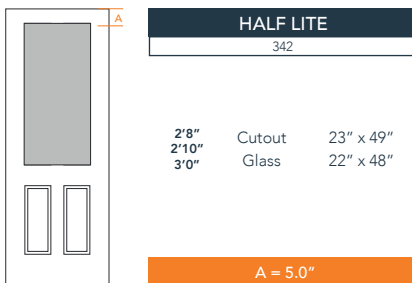

8'0" DRG6180 SIX PANEL UTILITY DOOR

OAK SERIES

2024 PLASTPRO SPECBOOK PAGE: 95

AVAILABLE SIZING

ARTWORK SCALE: 1/2"=1'

3' 0" x 8' 0"

2' 8" x 8' 0"

2' 10" x 8' 0"

NOTE: BY REQUEST, DOOR HEIGHT COMES IN VARYING DIMENSIONS TO A MINIMUM OF 95". EXCESS WILL BE TAKEN FROM BOTTOM RAIL. ALL OTHER DIMENSIONS WILL REMAIN THE SAME.

CUTOUTS & GLASS

A = DISTANCE FROM TOP OF DOOR TO TOP OF OPENING