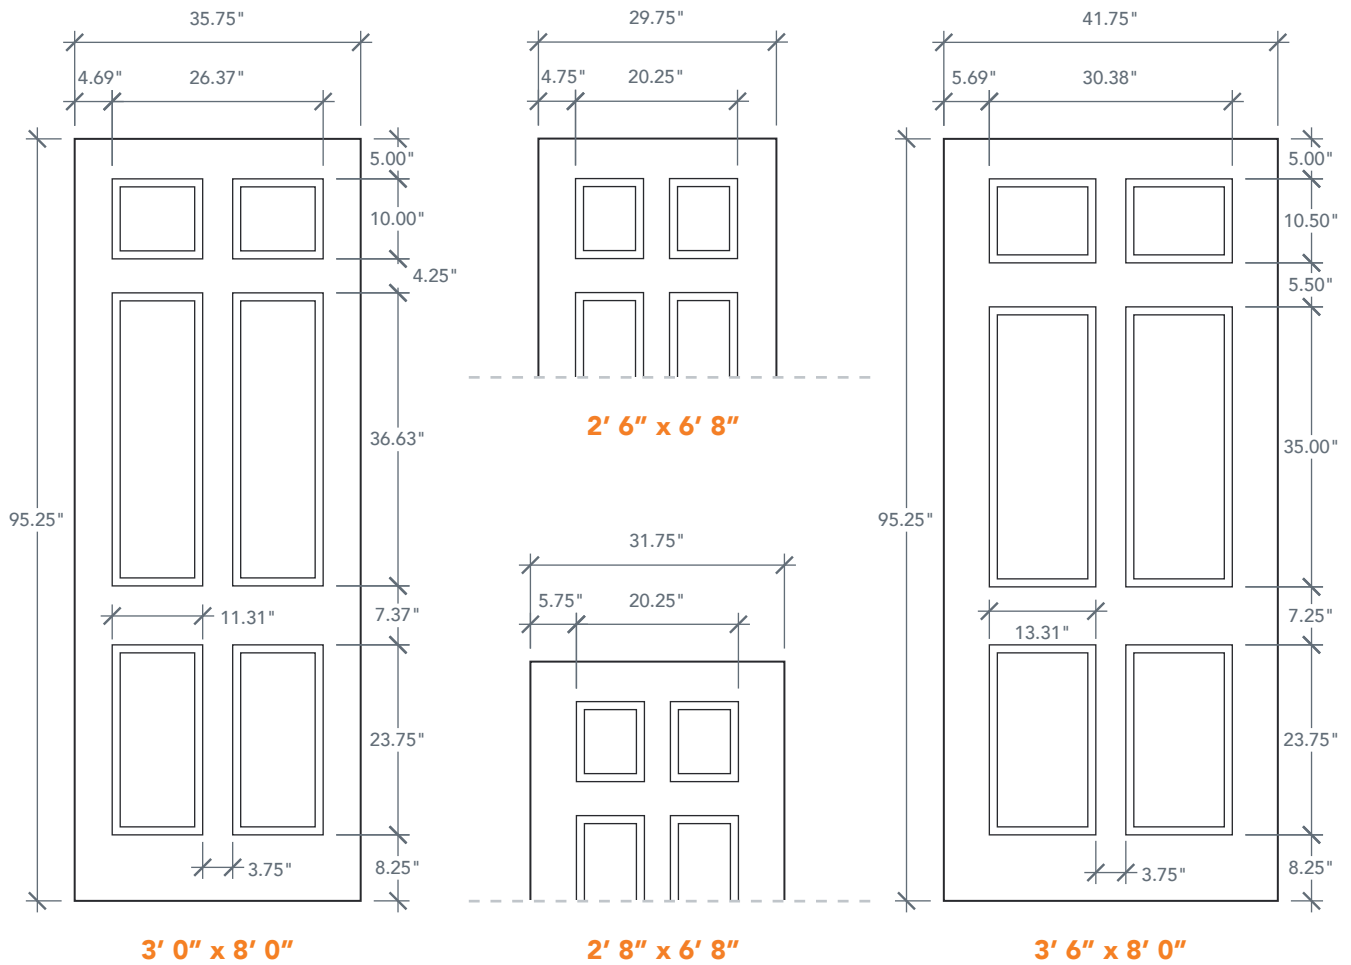

# 8'0" DRG6080 SIX PANEL DOOR

OAK SERIES

2024 PLASTPRO SPECBOOK PAGE: 92

## AVAILABLE SIZING

ARTWORK SCALE: 1/2"=1'

NOTE: BY REQUEST, DOOR HEIGHT COMES IN VARYING DIMENSIONS TO A MINIMUM OF 95". EXCESS WILL BE TAKEN FROM BOTTOM RAIL. ALL OTHER DIMENSIONS WILL REMAIN THE SAME.

## CUTOUTS & GLASS

HALF LITE	
HL6	
3'0"	Cutout 26 1/2" x 51" Glass 25 1/2" x 50"
346	
3'6"	Cutout 30 3/8" x 51 1/4" Glass 29 3/8" x 50 1/4"
A = 5.0"	

A = DISTANCE FROM TOP OF DOOR TO TOP OF OPENING

## MATCHING SIDELITES

	SLG4180
	Available Widths: 1' 0" 1' 2"
	Spec Page = 107