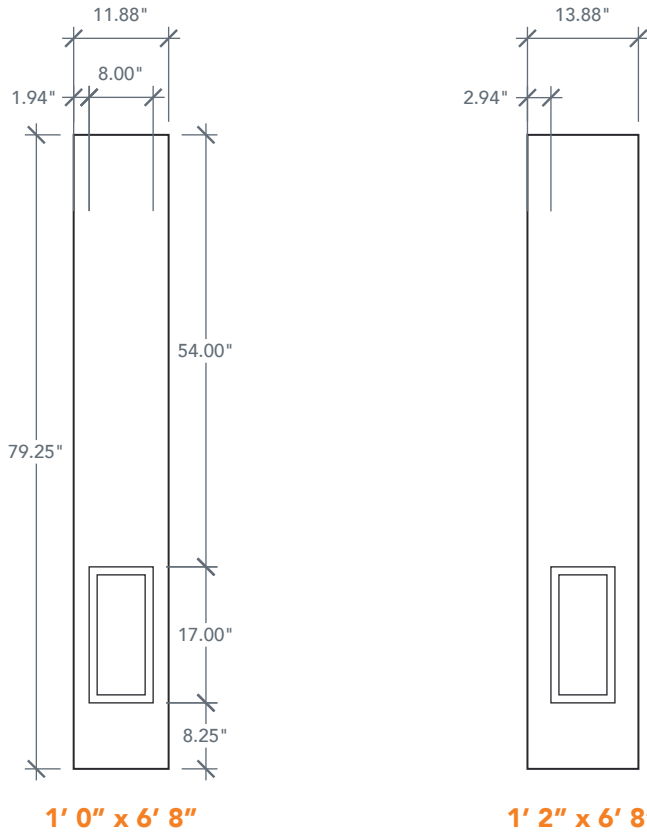

6'8" SLM3D 3/4 DELUXE SIDELITE

MAHOGANY SERIES
2024 PLASTPRO SPECBOOK PAGE: 70

AVAILABLE SIZING

ARTWORK SCALE: 1/2"=1'

NOTE: BY REQUEST, SIDELITE HEIGHT COMES IN VARYING DIMENSIONS TO A MINIMUM OF 79". EXCESS WILL BE TAKEN FROM BOTTOM RAIL. ALL OTHER DIMENSIONS WILL REMAIN THE SAME.

CUTOUTS & GLASS

A = DISTANCE FROM TOP OF DOOR TO TOP OF OPENING

MATCHING DOORS