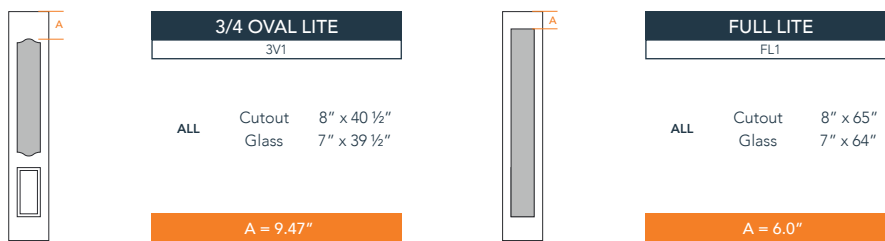

6'8" SLM3D 3/4 DELUXE SIDELITE

MAHOGANY SERIES
2024 PLASTPRO SPECBOOK PAGE: 70

AVAILABLE SIZING

ARTWORK SCALE: 1/2"=1'

NOTE: BY REQUEST, SIDELITE HEIGHT COMES IN VARYING DIMENSIONS TO A MINIMUM OF 79". EXCESS WILL BE TAKEN FROM BOTTOM RAIL. ALL OTHER DIMENSIONS WILL REMAIN THE SAME.

CUTOUTS & GLASS

A = DISTANCE FROM TOP OF DOOR TO TOP OF OPENING

MATCHING DOORS