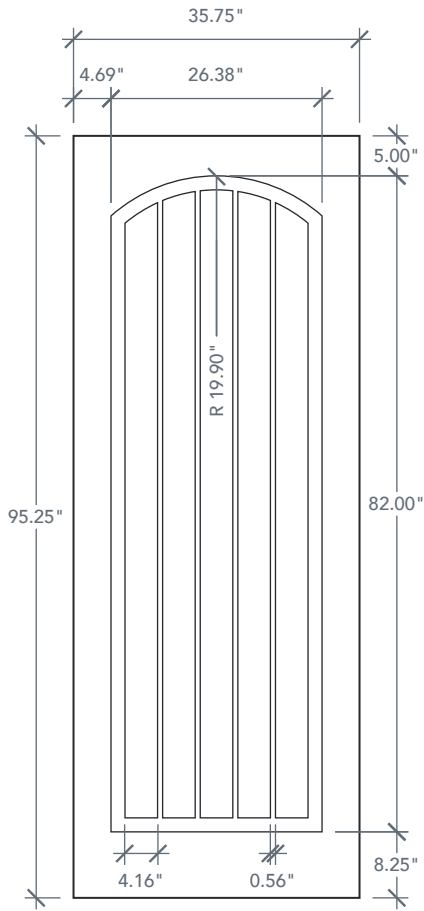

# 8'0" DRA1A80 ONE PANEL DOOR

ARCH PLANK & SQUARE TOP

RUSTIC SERIES  
2024 PLASTPRO SPECBOOK PAGE: 50

## AVAILABLE SIZING

ARTWORK SCALE: 1/2"=1'

**3' 0" x 8' 0"**

**3' 6" x 8' 0"**

NOTE: BY REQUEST, DOOR HEIGHT COMES IN VARYING DIMENSIONS TO A MINIMUM OF 95". EXCESS WILL BE TAKEN FROM BOTTOM RAIL. ALL OTHER DIMENSIONS WILL REMAIN THE SAME.