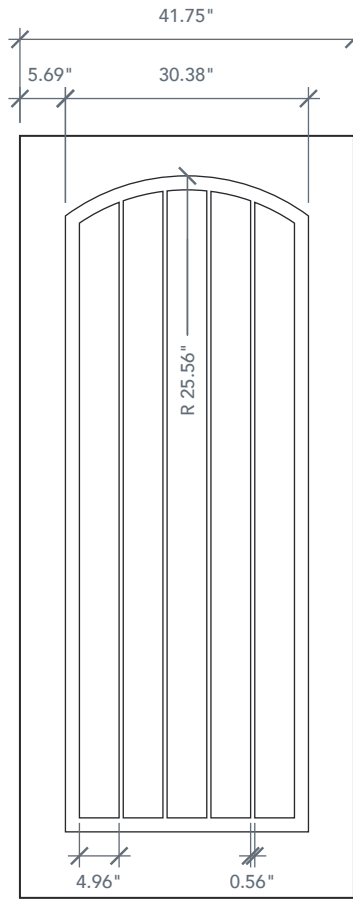

# 8'0" DRA1A80 ONE PANEL DOOR

ARCH PLANK & SQUARE TOP

RUSTIC SERIES  
2024 PLASTPRO SPECBOOK PAGE: 50

## AVAILABLE SIZING

ARTWORK SCALE: 1/2"=1'

**3' 0" x 8' 0"**

**3' 6" x 8' 0"**

NOTE: BY REQUEST, DOOR HEIGHT COMES IN VARYING DIMENSIONS TO A MINIMUM OF 95". EXCESS WILL BE TAKEN FROM BOTTOM RAIL. ALL OTHER DIMENSIONS WILL REMAIN THE SAME.