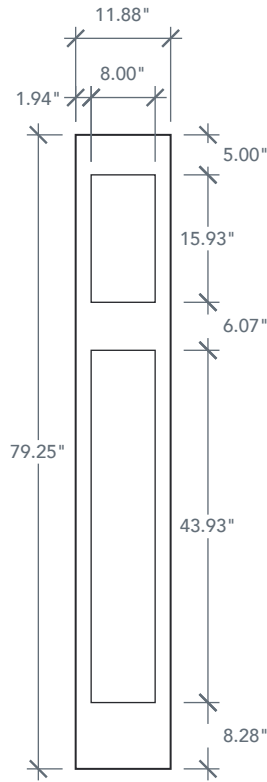

**AVAILABLE SIZING**

ARTWORK SCALE: 1/2"=1'

**1' 0" x 6' 8"**

**1' 2" x 6' 8"**

NOTE: BY REQUEST, SIDELITE HEIGHT COMES IN VARYING DIMENSIONS TO A MINIMUM OF 79". EXCESS WILL BE TAKEN FROM BOTTOM RAIL. ALL OTHER DIMENSIONS WILL REMAIN THE SAME.

**MATCHING DOORS**

**DRS3F**

Available Widths:  
2' 8"  
2' 10"  
3' 0"

Spec Page = 25

**DRS3SL**

Available Widths:  
2' 8"  
2' 10"  
3' 0"

Spec Page = 27