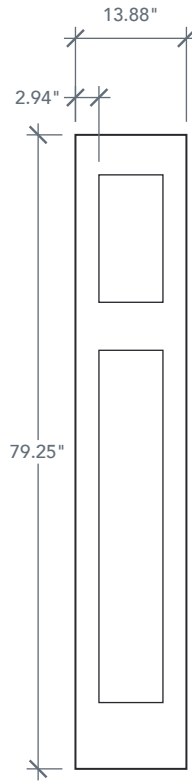

**AVAILABLE SIZING**

ARTWORK SCALE: 1/2"=1'

**1' 0" x 6' 8"**

**1' 2" x 6' 8"**

NOTE: BY REQUEST, SIDELITE HEIGHT COMES IN VARYING DIMENSIONS TO A MINIMUM OF 79". EXCESS WILL BE TAKEN FROM BOTTOM RAIL. ALL OTHER DIMENSIONS WILL REMAIN THE SAME.

**MATCHING DOORS**

**DRS3F**

Available Widths:  
2' 8"  
2' 10"  
3' 0"

Spec Page = 25

**DRS3SL**

Available Widths:  
2' 8"  
2' 10"  
3' 0"

Spec Page = 27