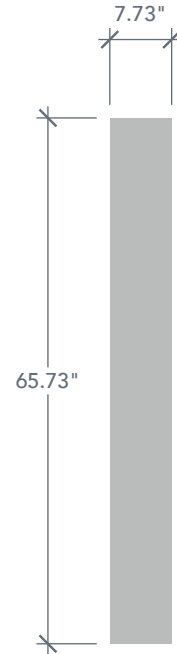

AVAILABLE SIZING

ARTWORK SCALE: 1/2"=1'

1' 0" x 6' 8"

1' 2" x 6' 8"

Glass Measurements

NOTE: BY REQUEST, SIDELITE HEIGHT COMES IN VARYING DIMENSIONS TO A MINIMUM OF 79". EXCESS WILL BE TAKEN FROM BOTTOM RAIL. ALL OTHER DIMENSIONS WILL REMAIN THE SAME.

MATCHING DOORS

DRS3F

Available Widths:
2' 8"
2' 10"
3' 0"

Spec Page = 25

DRS3SL

Available Widths:
2' 8"
2' 10"
3' 0"

Spec Page = 27