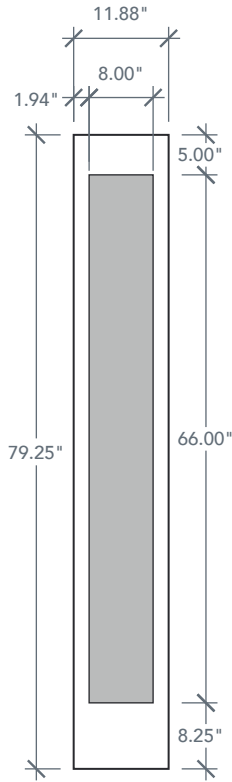

AVAILABLE SIZING

ARTWORK SCALE: 1/2"=1'

1' 0" x 6' 8"

1' 2" x 6' 8"

Glass Measurements

NOTE: BY REQUEST, SIDELITE HEIGHT COMES IN VARYING DIMENSIONS TO A MINIMUM OF 79". EXCESS WILL BE TAKEN FROM BOTTOM RAIL. ALL OTHER DIMENSIONS WILL REMAIN THE SAME.

MATCHING DOORS

DRS3F

Available Widths:
2' 8"
2' 10"
3' 0"

Spec Page = 25

DRS3SL

Available Widths:
2' 8"
2' 10"
3' 0"

Spec Page = 27