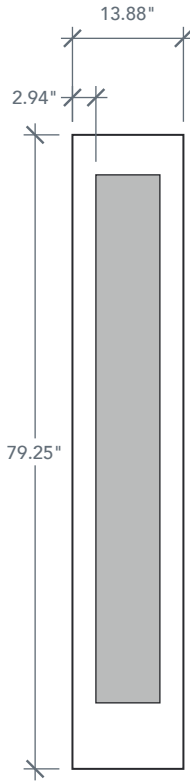

AVAILABLE SIZING

ARTWORK SCALE: 1/2"=1'

1' 0" x 6' 8"

1' 2" x 6' 8"

Glass Measurements

NOTE: BY REQUEST, SIDELITE HEIGHT COMES IN VARYING DIMENSIONS TO A MINIMUM OF 79". EXCESS WILL BE TAKEN FROM BOTTOM RAIL. ALL OTHER DIMENSIONS WILL REMAIN THE SAME.

MATCHING DOORS

DRS3F

Available Widths:
2' 8"
2' 10"
3' 0"

Spec Page = 25

DRS3SL

Available Widths:
2' 8"
2' 10"
3' 0"

Spec Page = 27