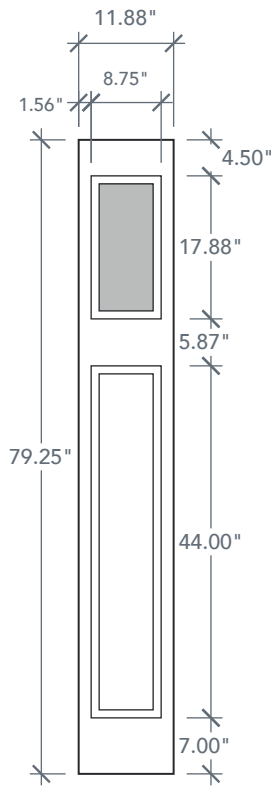

AVAILABLE SIZING

ARTWORK SCALE: 1/2"=1'

1' 0" x 6' 8"

1' 2" x 6' 8"

Glass Measurements

NOTE: BY REQUEST, SIDELITE HEIGHT COMES IN VARYING DIMENSIONS TO A MINIMUM OF 79". EXCESS WILL BE TAKEN FROM BOTTOM RAIL. ALL OTHER DIMENSIONS WILL REMAIN THE SAME.

MATCHING DOOR

DRS3C

Available Widths:
3' 0"

Spec Page = 23