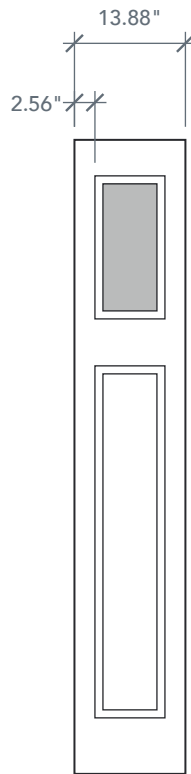

AVAILABLE SIZING

ARTWORK SCALE: 1/2"=1'

1' 0" x 6' 8"

1' 2" x 6' 8"

Glass Measurements

NOTE: BY REQUEST, SIDELITE HEIGHT COMES IN VARYING DIMENSIONS TO A MINIMUM OF 79". EXCESS WILL BE TAKEN FROM BOTTOM RAIL. ALL OTHER DIMENSIONS WILL REMAIN THE SAME.

MATCHING DOOR

DRS3C

Available Widths:
3' 0"

Spec Page = 23