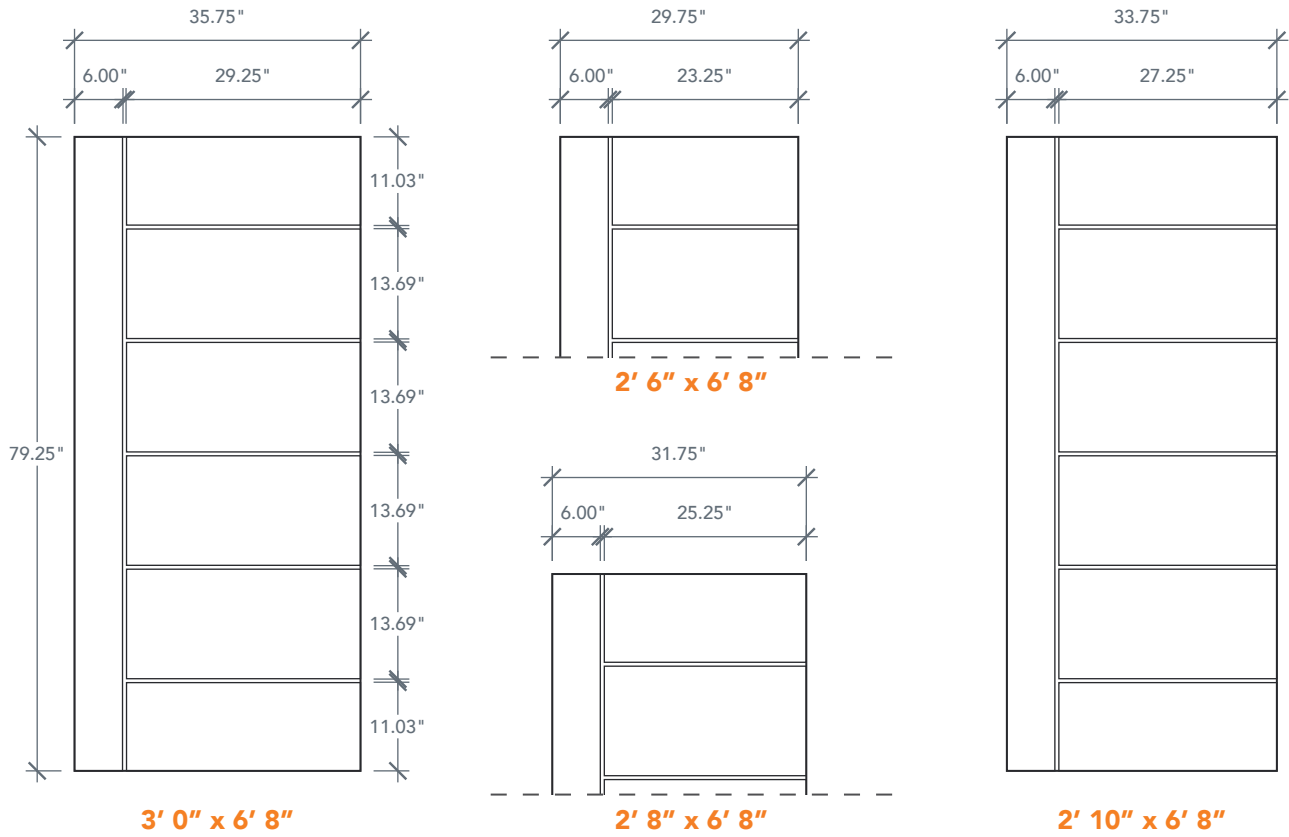

6'8" DMG51 NAPOLI DOOR

OAK GRAIN

MODERN SERIES
2024 PLASTPRO SPECBOOK PAGE: 13

AVAILABLE SIZING

ARTWORK SCALE: 1/2"=1'

NOTE: BY REQUEST, DOOR HEIGHT COMES IN VARYING DIMENSIONS TO A MINIMUM OF 79". EXCESS WILL BE TAKEN FROM BOTTOM RAIL. ALL OTHER DIMENSIONS WILL REMAIN THE SAME.

CARVING DETAIL CLOSE UP