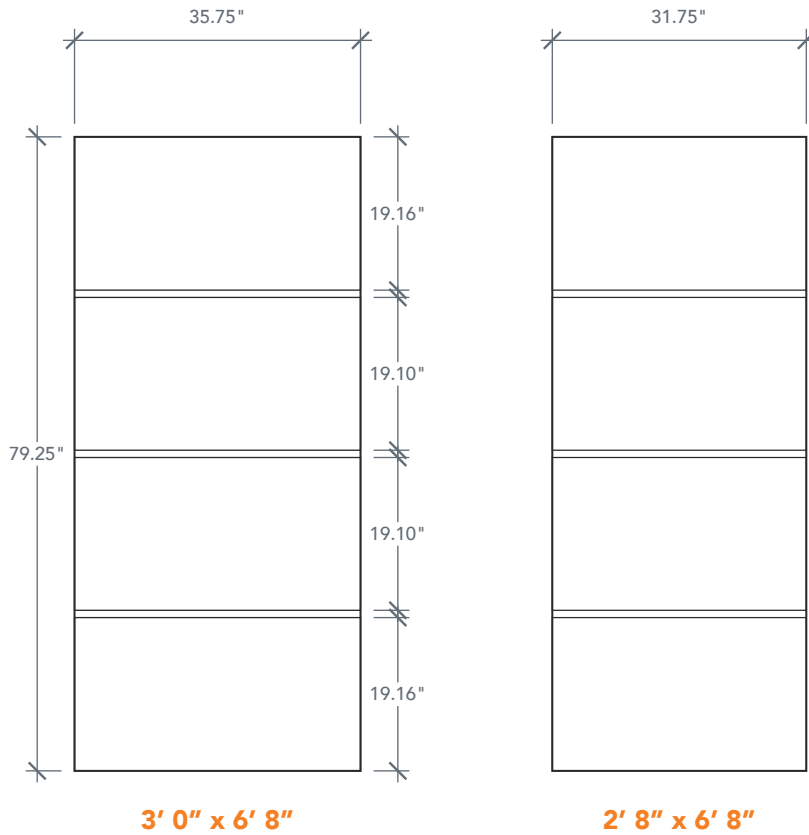

6'8" DMG46 SOUTH BEACH DOOR

OAK GRAIN

MODERN SERIES
2024 PLASTPRO SPECBOOK PAGE: 11

AVAILABLE SIZING

ARTWORK SCALE: 1/2"=1'

NOTE: BY REQUEST, DOOR HEIGHT COMES IN VARYING DIMENSIONS TO A MINIMUM OF 79". EXCESS WILL BE TAKEN FROM BOTTOM RAIL. ALL OTHER DIMENSIONS WILL REMAIN THE SAME.

CARVING DETAIL CLOSE UP