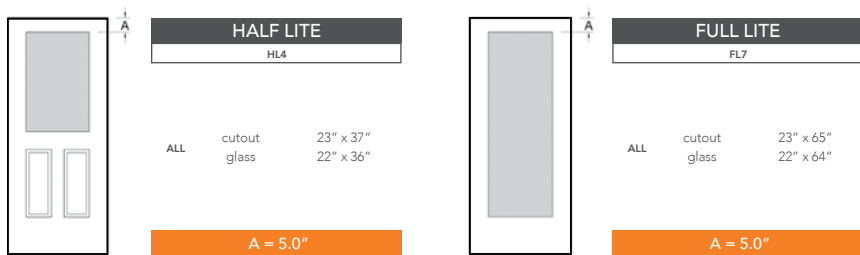

# 7'0" DRW6170 SIX PANEL UTILITY DOOR

## DOOR WIDTHS

NOTE: BY REQUEST, DOOR HEIGHT COMES IN VARYING DIMENSIONS TO A MINIMUM OF 83". EXCESS WILL BE TAKEN FROM BOTTOM RAIL. ALL OTHER DIMENSIONS WILL REMAIN THE SAME.

## CUTOUTS & GLASS

A = DISTANCE FROM TOP OF DOOR TO TOP OF CUTOUT