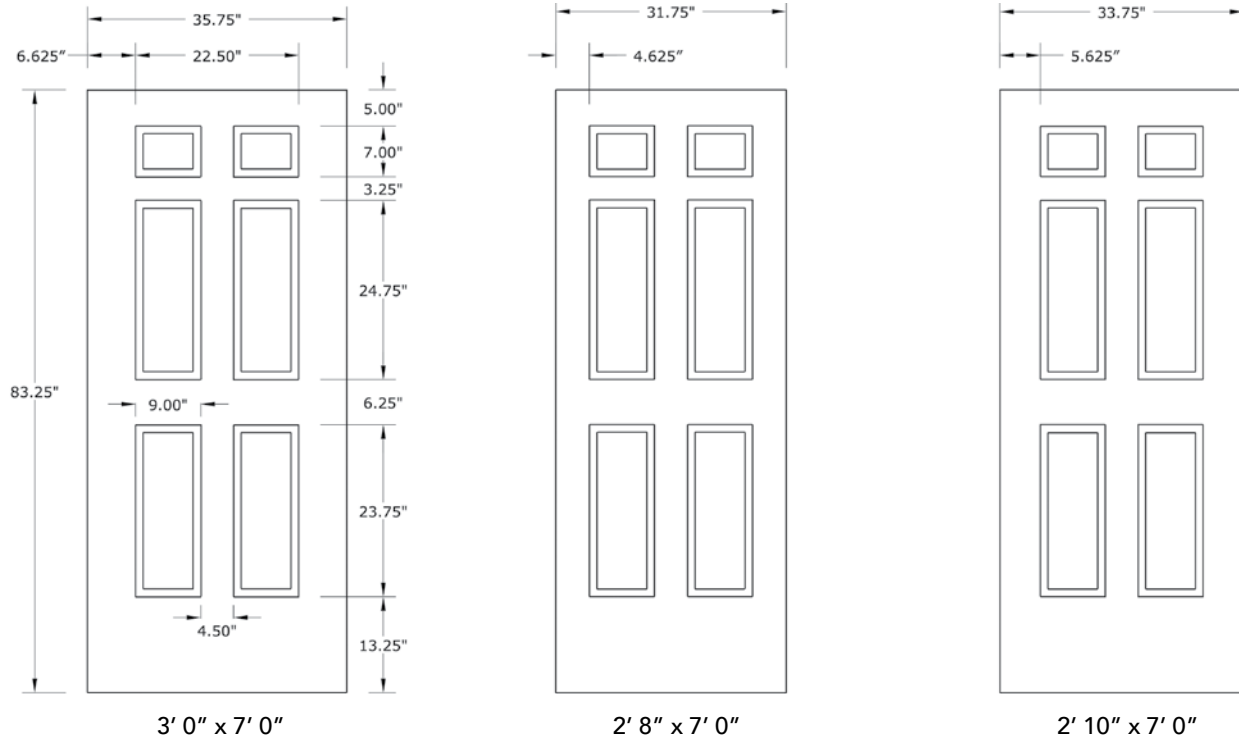

# 7'0" DRW6170 SIX PANEL UTILITY DOOR

## DOOR WIDTHS

NOTE: BY REQUEST, DOOR HEIGHT COMES IN VARYING DIMENSIONS TO A MINIMUM OF 83". EXCESS WILL BE TAKEN FROM BOTTOM RAIL. ALL OTHER DIMENSIONS WILL REMAIN THE SAME.

## CUTOUTS & GLASS

A = DISTANCE FROM TOP OF DOOR TO TOP OF CUTOUT