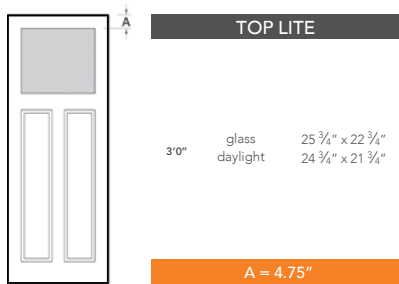

GLASS & DAYLIGHT OPENING