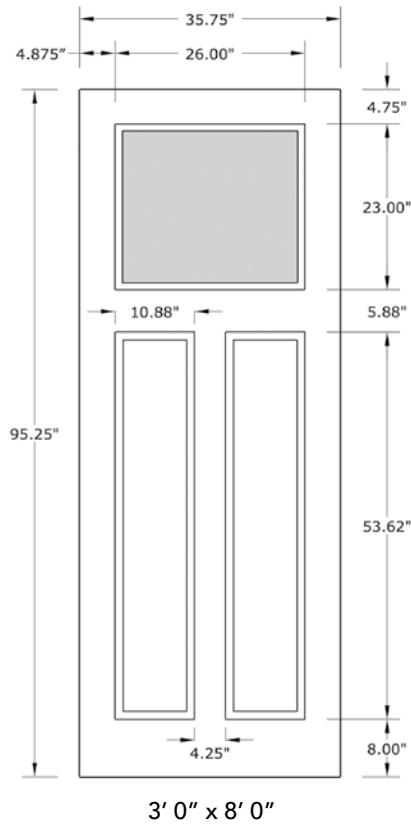

# 8'0" DRF3C80 DIRECT GLAZED CRAFTSMAN

## DOOR WIDTHS

NOTE: BY REQUEST, DOOR HEIGHT COMES IN VARYING DIMENSIONS TO A MINIMUM OF 95". EXCESS WILL BE TAKEN FROM BOTTOM RAIL. ALL OTHER DIMENSIONS WILL REMAIN THE SAME.

## GLASS & DAYLIGHT OPENING

A = DISTANCE FROM TOP OF DOOR TO TOP OF STICKING

## MATCHING SIDELITES