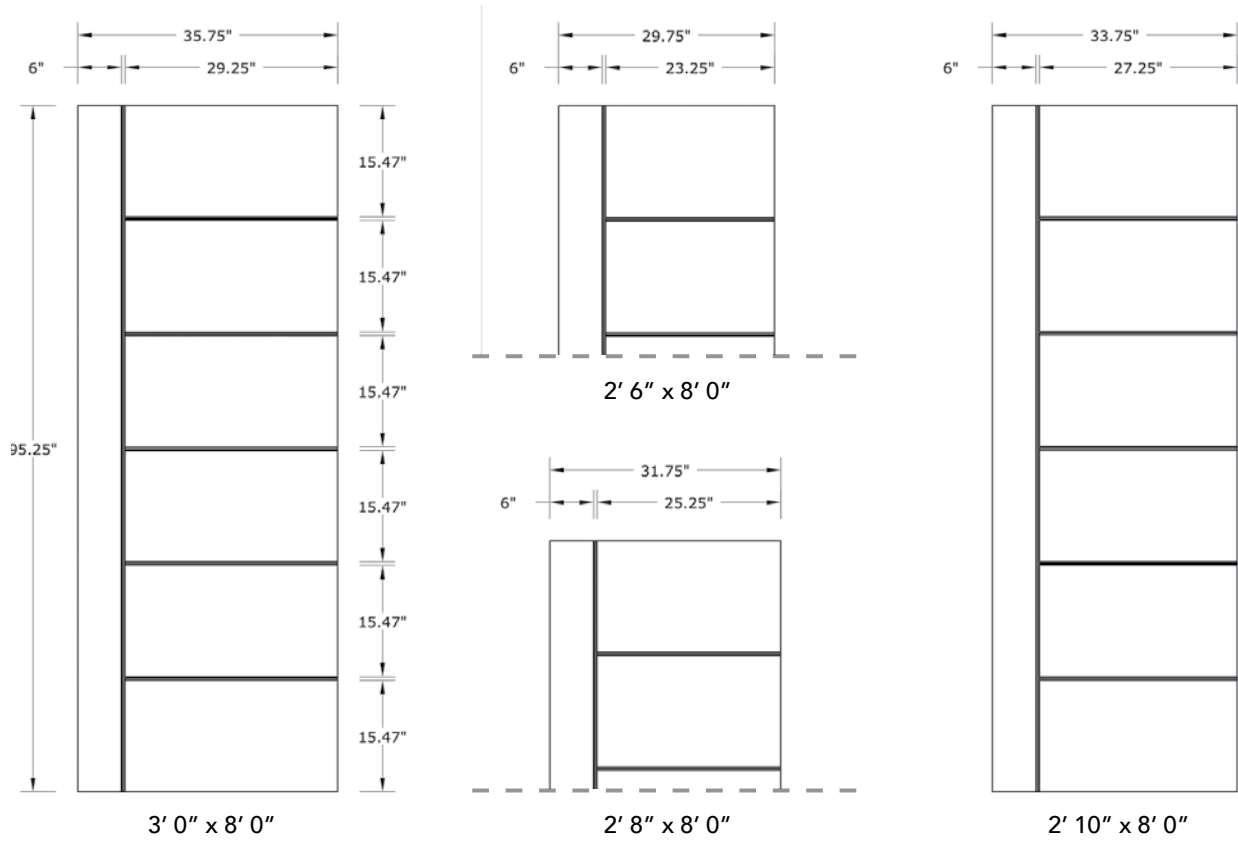

8'0" DMG5180 NAPOLI DOOR

OAK GRAIN

DOOR WIDTHS

NOTE: BY REQUEST, DOOR HEIGHT COMES IN VARYING DIMENSIONS TO A MINIMUM OF 95". EXCESS WILL BE TAKEN FROM BOTTOM RAIL. ALL OTHER DIMENSIONS WILL REMAIN THE SAME.

CARVING DETAIL CLOSE UP