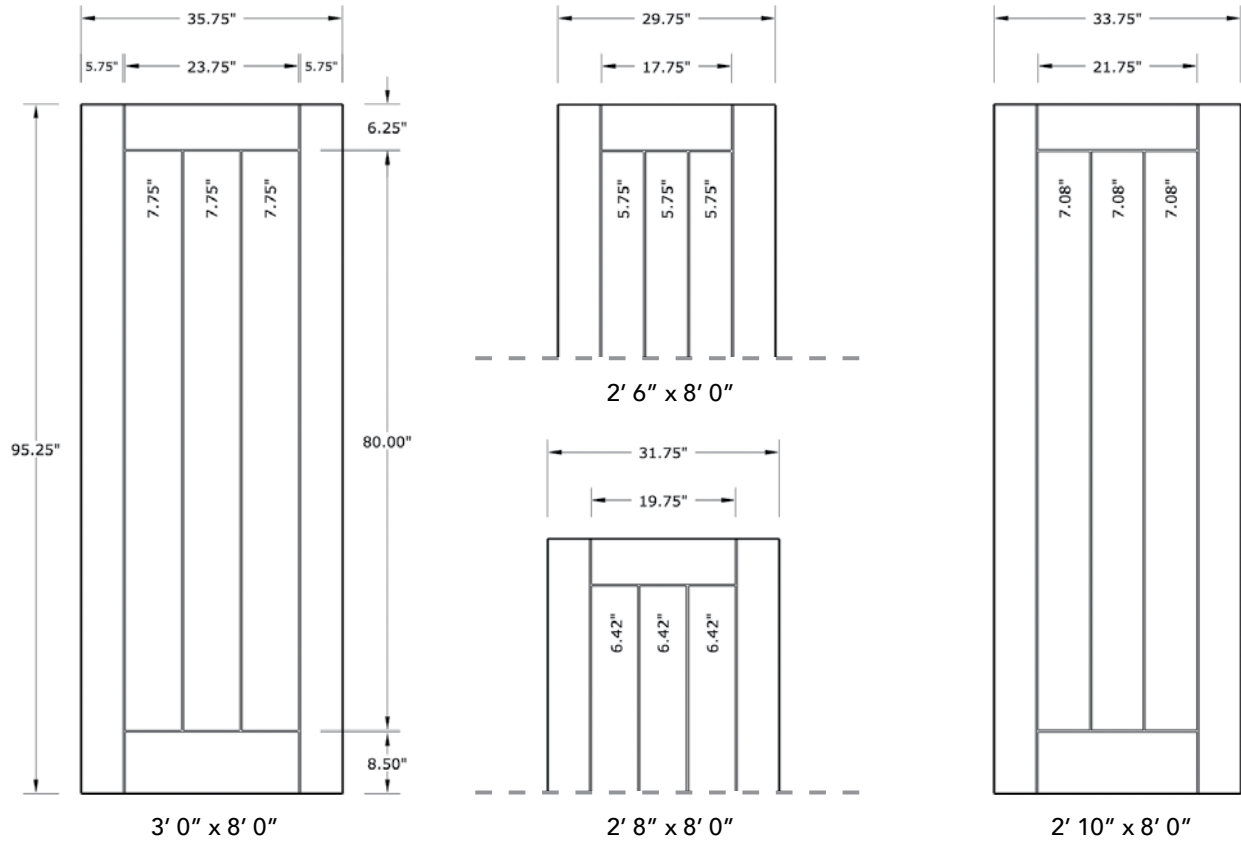

8'0" DMS3H80 EMPIRE DOOR

SMOOTH SKIN

DOOR WIDTHS

NOTE: BY REQUEST, DOOR HEIGHT COMES IN VARYING DIMENSIONS TO A MINIMUM OF 95". EXCESS WILL BE TAKEN FROM BOTTOM RAIL. ALL OTHER DIMENSIONS WILL REMAIN THE SAME.

CARVING DETAIL CLOSE UP