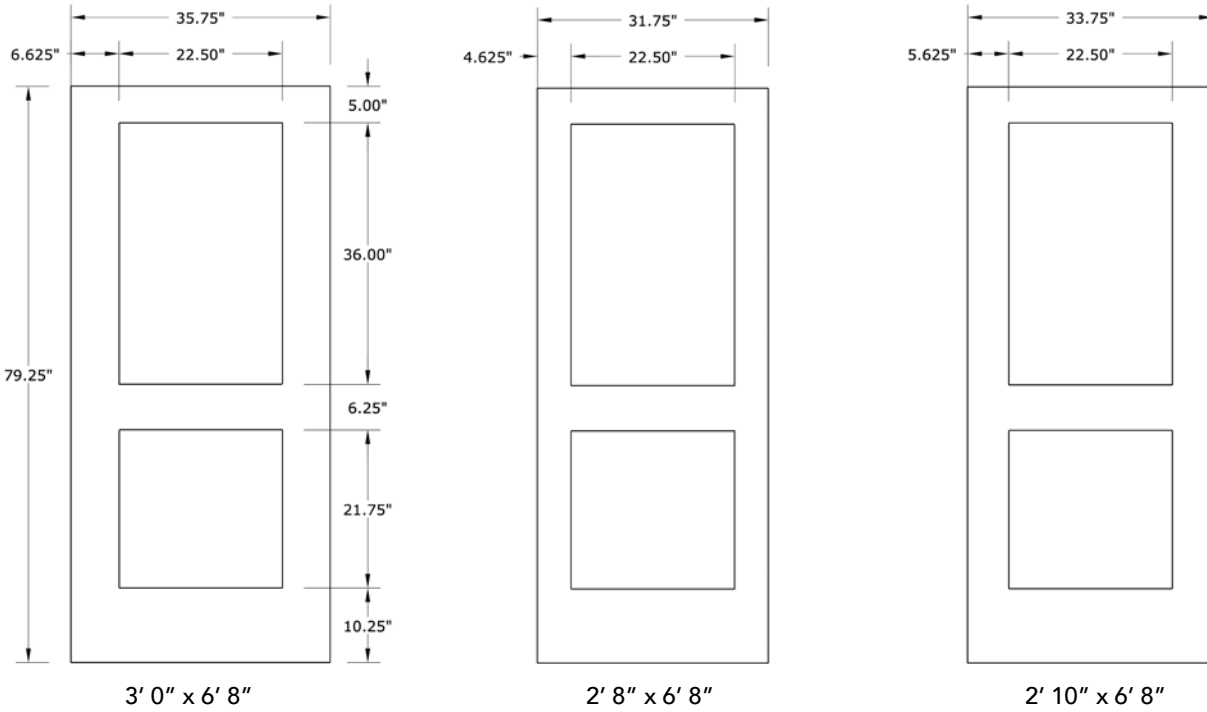

6'8" DRF2K TWO PANEL DOOR

SHAKER PROFILE

DOOR WIDTHS

NOTE: BY REQUEST, DOOR HEIGHT COMES IN VARYING DIMENSIONS TO A MINIMUM OF 79". EXCESS WILL BE TAKEN FROM BOTTOM RAIL. ALL OTHER DIMENSIONS WILL REMAIN THE SAME.