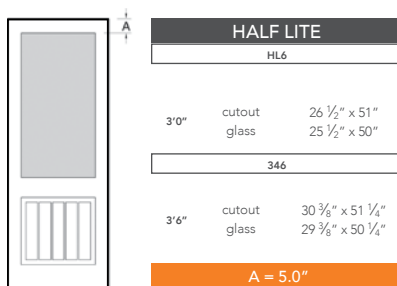

8'0" DRA2P80 TWO PANEL DOOR SQUARE PLANK & SQUARE TOP

DOOR WIDTHS

NOTE: BY REQUEST, DOOR HEIGHT COMES IN VARYING DIMENSIONS TO A MINIMUM OF 95". EXCESS WILL BE TAKEN FROM BOTTOM RAIL. ALL OTHER DIMENSIONS WILL REMAIN THE SAME.

CUTOUTS & GLASS

A = DISTANCE FROM TOP OF DOOR TO TOP OF CUTOUT