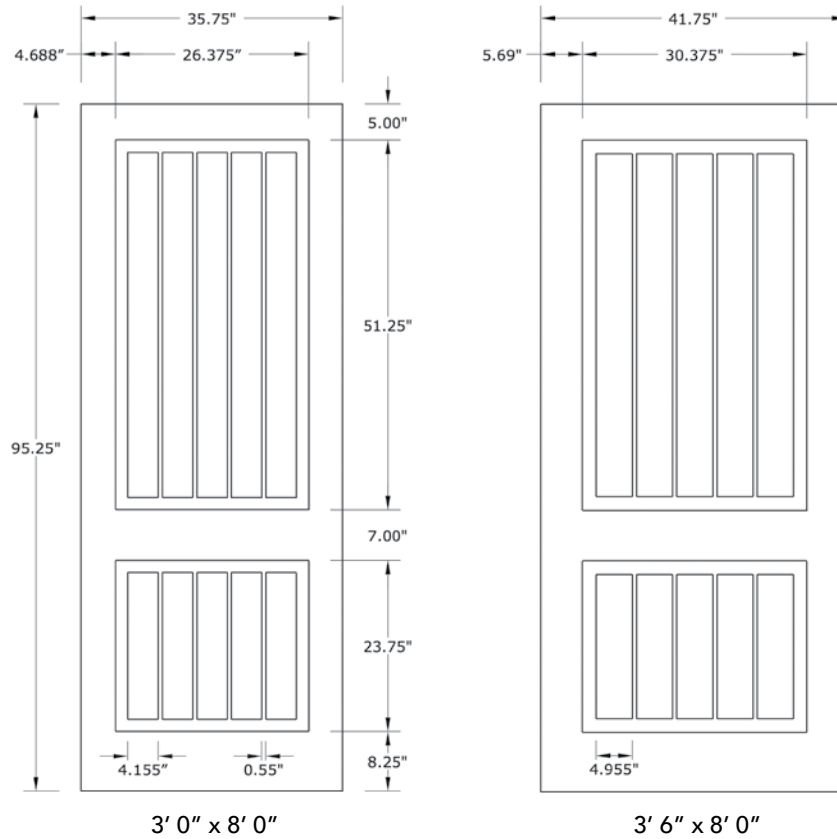

8'0" DRA2P80 TWO PANEL DOOR SQUARE PLANK & SQUARE TOP

DOOR WIDTHS

NOTE: BY REQUEST, DOOR HEIGHT COMES IN VARYING DIMENSIONS TO A MINIMUM OF 95". EXCESS WILL BE TAKEN FROM BOTTOM RAIL. ALL OTHER DIMENSIONS WILL REMAIN THE SAME.

CUTOUTS & GLASS

A = DISTANCE FROM TOP OF DOOR TO TOP OF CUTOUT