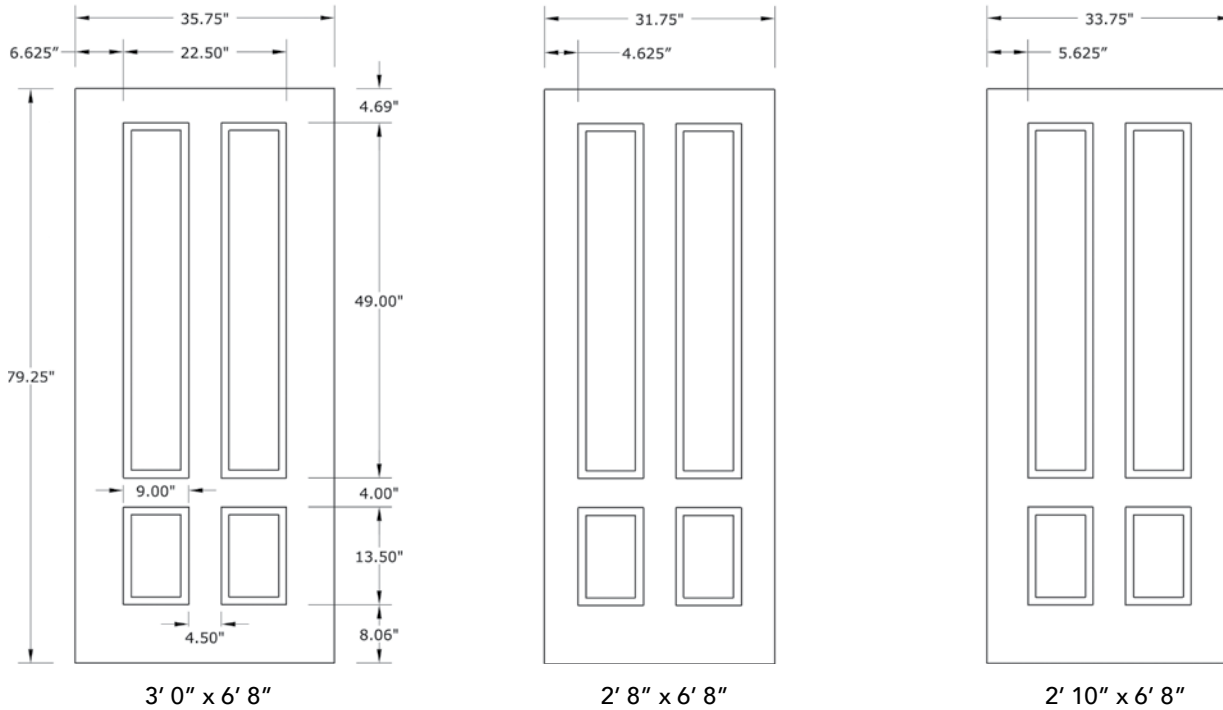

6'8" DRG49 3/4 FOUR PANEL DOOR

DOOR WIDTHS

NOTE: BY REQUEST, DOOR HEIGHT COMES IN VARYING DIMENSIONS TO A MINIMUM OF 79". EXCESS WILL BE TAKEN FROM BOTTOM RAIL. ALL OTHER DIMENSIONS WILL REMAIN THE SAME.

CUTOUTS & GLASS

A = DISTANCE FROM TOP OF DOOR TO TOP OF CUTOUT

MATCHING SIDELITES