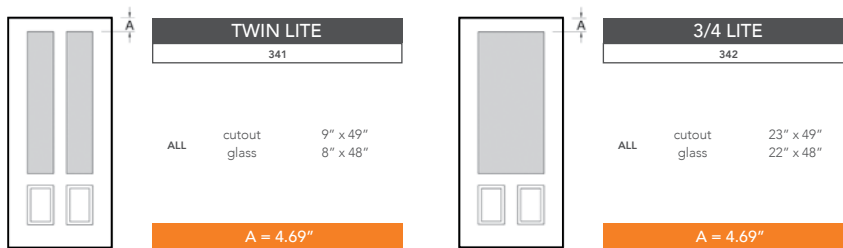

6'8" DRG49 3/4 FOUR PANEL DOOR

DOOR WIDTHS

NOTE: BY REQUEST, DOOR HEIGHT COMES IN VARYING DIMENSIONS TO A MINIMUM OF 79". EXCESS WILL BE TAKEN FROM BOTTOM RAIL. ALL OTHER DIMENSIONS WILL REMAIN THE SAME.

CUTOUTS & GLASS

A = DISTANCE FROM TOP OF DOOR TO TOP OF CUTOUT

MATCHING SIDELITES