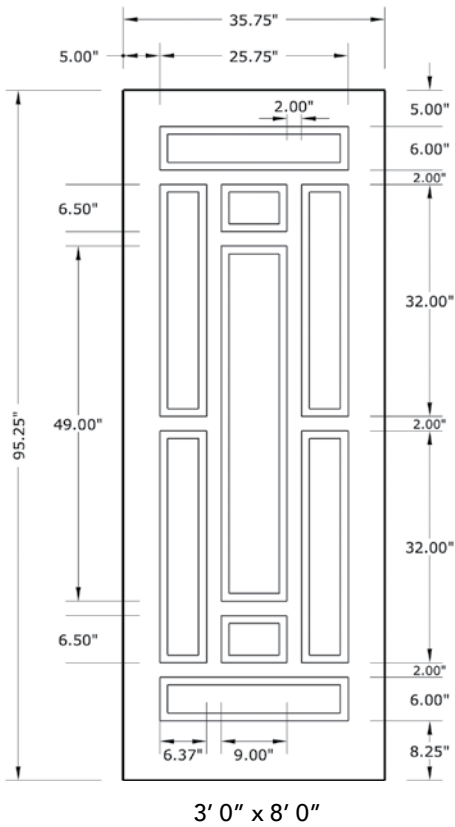

8'0" DRG9180 NINE PANEL DOOR

DOOR WIDTHS

NOTE: BY REQUEST, DOOR HEIGHT COMES IN VARYING DIMENSIONS TO A MINIMUM OF 95". EXCESS WILL BE TAKEN FROM BOTTOM RAIL. ALL OTHER DIMENSIONS WILL REMAIN THE SAME.

CUTOUTS & GLASS

A = DISTANCE FROM TOP OF DOOR TO TOP OF CUTOUT