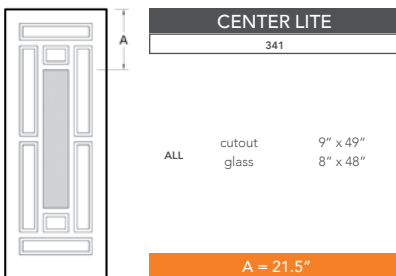

8'0" DRG9180 NINE PANEL DOOR

DOOR WIDTHS

NOTE: BY REQUEST, DOOR HEIGHT COMES IN VARYING DIMENSIONS TO A MINIMUM OF 95". EXCESS WILL BE TAKEN FROM BOTTOM RAIL. ALL OTHER DIMENSIONS WILL REMAIN THE SAME.

CUTOUTS & GLASS

A = DISTANCE FROM TOP OF DOOR TO TOP OF CUTOUT