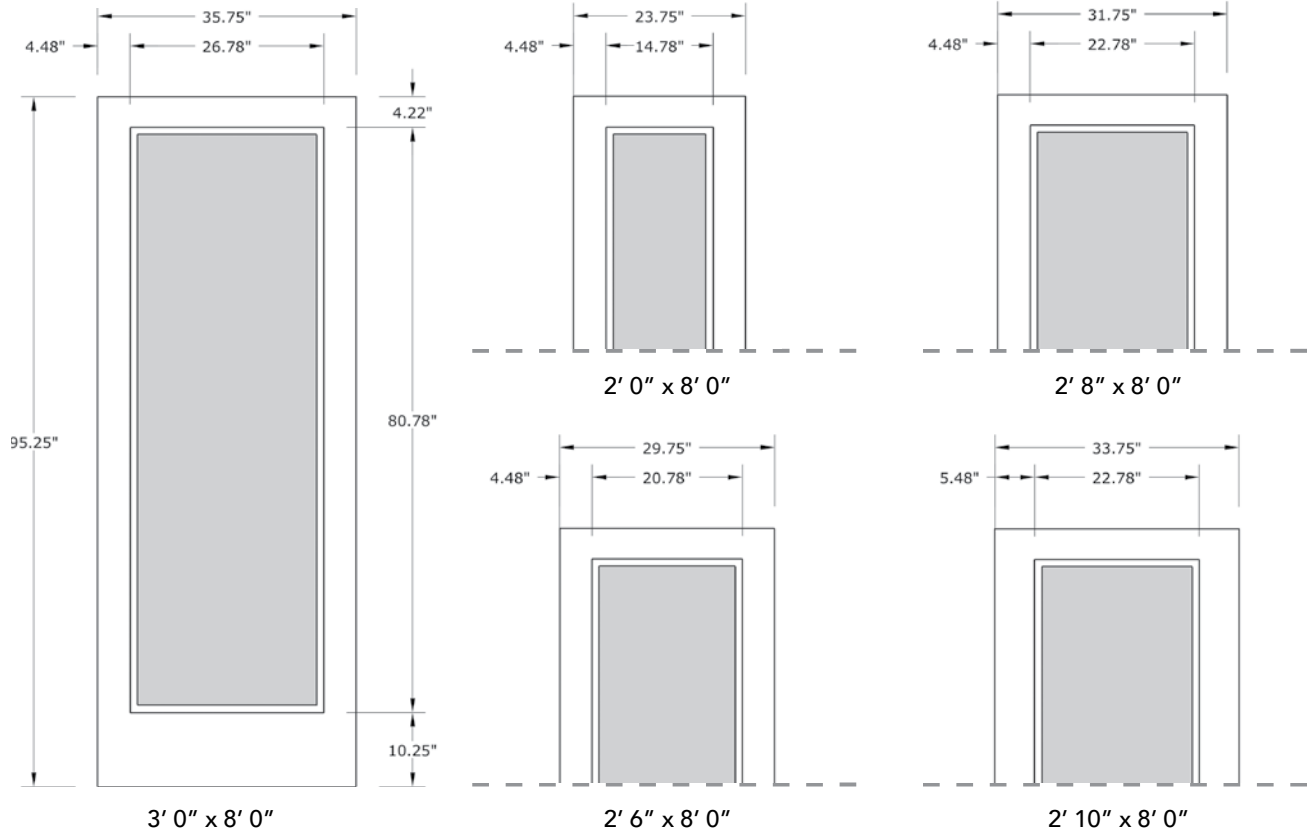

8'0" DRS/F1S80* DIRECT GLAZED FULL LITE DOOR

SMOOTH & FIR

DOOR WIDTHS

NOTE: BY REQUEST, DOOR HEIGHT COMES IN VARYING DIMENSIONS TO A MINIMUM OF 95". EXCESS WILL BE TAKEN FROM BOTTOM RAIL. ALL OTHER DIMENSIONS WILL REMAIN THE SAME.

FULL LITE						
	2'0"	glass	14" x 80"	2'10"	glass	22" x 80"
		daylight	13" x 79"		daylight	21" x 79"
	2'6"	glass	20" x 80"	3'0"	glass	26" x 80"
		daylight	19" x 79"		daylight	25" x 79"
	2'8"	glass	22" x 80"	GLASS THICKNESS - 1" (ALL SIZES)		
		daylight	21" x 79"			
A = 4.11"						

A = DISTANCE FROM TOP OF DOOR TO TOP OF OPENING