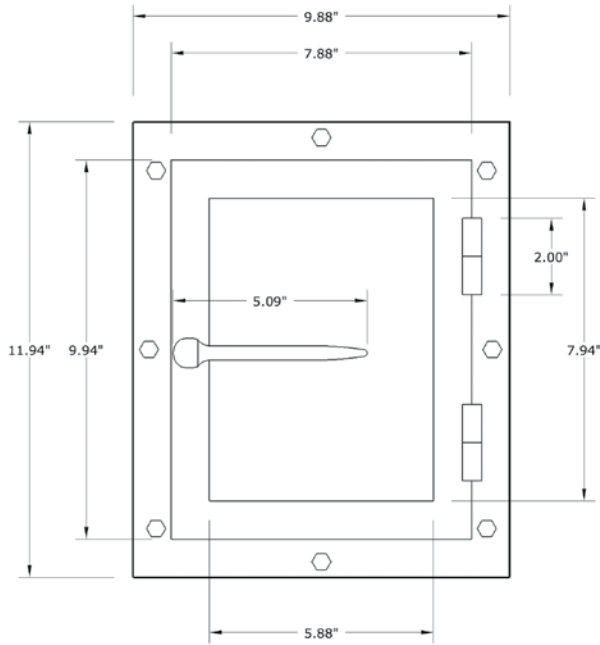

ACCSPKYGSB0KIT WROUGHT IRON SPEAKEASY KIT

ACCESSORY DIMENSIONS

Handle View

Grill View

Side View

ACCESSORY INFO

Pieces in Set: 2

Internal Frame - 9 7/8" x 11 15/16"
 External Frame - 9 15/16" x 11 15/16"

Glass Type:
 Clear

Door Cutout:
 9 1/8" x 11 1/8"

Matching Doors:

- DRA2A | *Spec Page 46*
- DRA2B | *Spec Page 48*
- DRA2D | *Spec Page 51*
- DRA2E | *Spec Page 52*
- DRA2F80 | *Spec Page 53*
- DRA2R80 | *Spec Page 55*