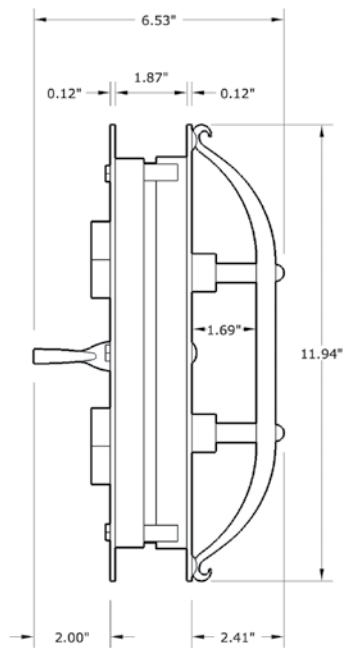

ACCSPKYGSB0KIT WROUGHT IRON SPEAKEASY KIT

ACCESSORY DIMENSIONS

Handle View

Grill View

Side View

ACCESSORY INFO

Pieces in Set: 2

Internal Frame - 9 7/8" x 11 15/16"
 External Frame - 9 15/16" x 11 15/16"

Glass Type:
 Clear

Door Cutout:
 9 1/8" x 11 1/8"

Matching Doors:

- DRA2A | *Spec Page 46*
- DRA2B | *Spec Page 48*
- DRA2D | *Spec Page 51*
- DRA2E | *Spec Page 52*
- DRA2F80 | *Spec Page 53*
- DRA2R80 | *Spec Page 55*