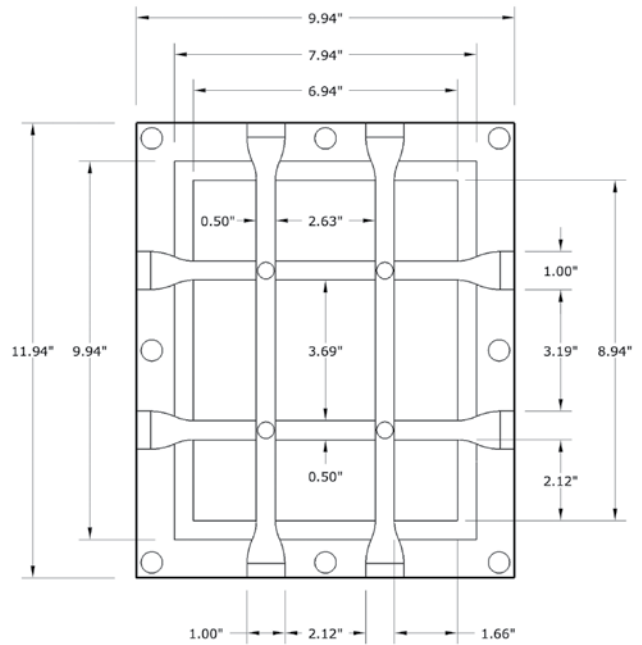

ACCSPKYGSB0KIT WROUGHT IRON SPEAKEASY KIT

ACCESSORY DIMENSIONS

Handle View

Grill View

Side View

ACCESSORY INFO

Pieces in Set: 2

Internal Frame - 9 7/8" x 11 15/16"
 External Frame - 9 15/16" x 11 15/16"

Glass Type:
 Clear

Door Cutout:
 9 1/8" x 11 1/8"

Matching Doors:

- DRA2A | *Spec Page 46*
- DRA2B | *Spec Page 48*
- DRA2D | *Spec Page 51*
- DRA2E | *Spec Page 52*
- DRA2F80 | *Spec Page 53*
- DRA2R80 | *Spec Page 55*