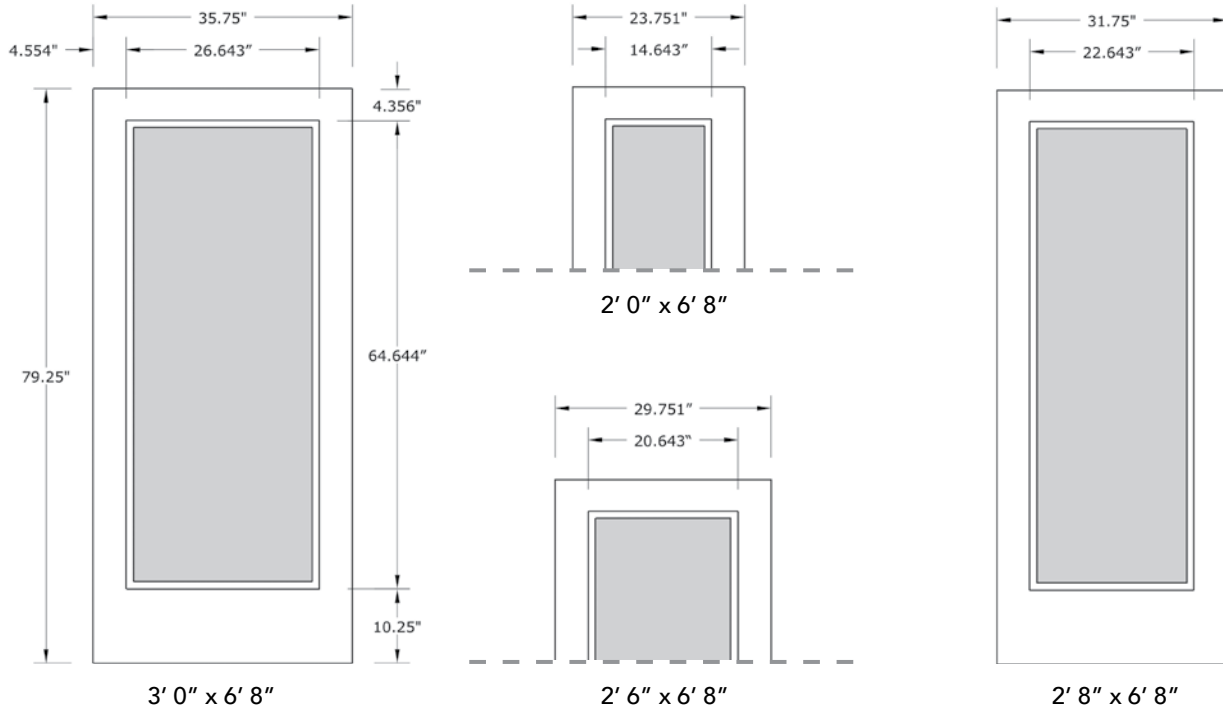

# 6'8" DRS/F1DL\* DIRECT GLAZED FULL LITE DOOR

SMOOTH & FIR

## DOOR WIDTHS

NOTE: BY REQUEST, DOOR HEIGHT COMES IN VARYING DIMENSIONS TO A MINIMUM OF 79". EXCESS WILL BE TAKEN FROM BOTTOM RAIL. ALL OTHER DIMENSIONS WILL REMAIN THE SAME.

## GLASS & DAYLIGHT OPENING

		FULL LITE			
2'0"	glass	14" x 64"	3'0"	glass	26" x 64"
	daylight	12 13/16" x 62 13/16"		daylight	24 13/16" x 62 13/16"
2'6"	glass	20" x 64"	GLASS THICKNESS - 3/4" (ALL SIZES)		
	daylight	18 13/16" x 62 13/16"			
2'8"	glass	22" x 64"	A = 4.356"		
	daylight	20 13/16" x 62 13/16"			