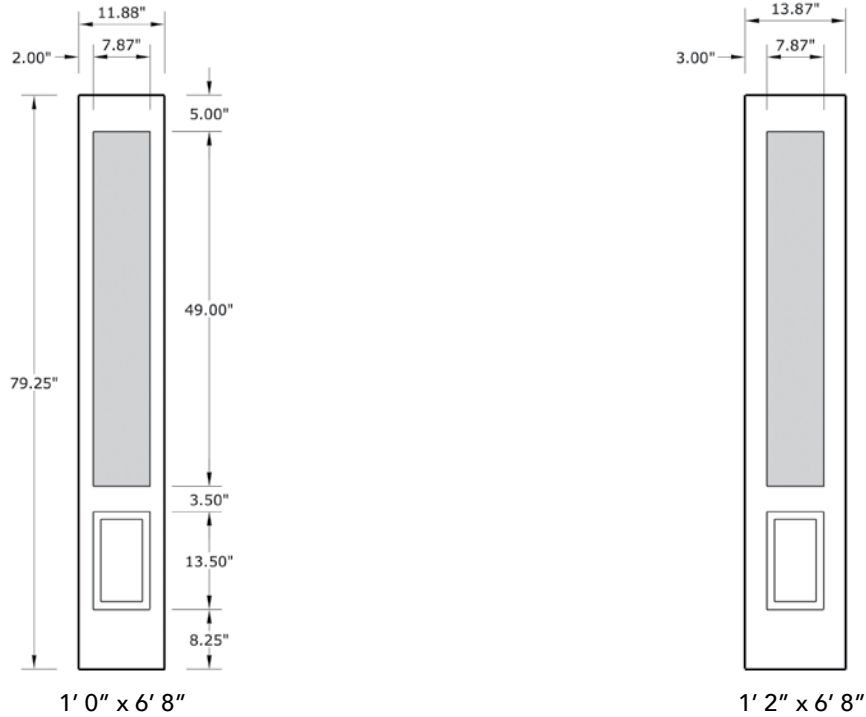

6'8" SLS3E 3/4 ELITE SIDELITE

SIDELITE WIDTHS

NOTE: BY REQUEST, SIDELITE HEIGHT COMES IN VARYING DIMENSIONS TO A MINIMUM OF 79". EXCESS WILL BE TAKEN FROM BOTTOM RAIL. ALL OTHER DIMENSIONS WILL REMAIN THE SAME.

CUTOUTS & GLASS

A = DISTANCE FROM TOP OF SIDELITE TO TOP OF CUTOUT

MATCHING DOORS

DRS20
Available Widths:
3' 0"

Spec Page = 142

DRS3E
Available Widths:
3' 0"

Spec Page = 147