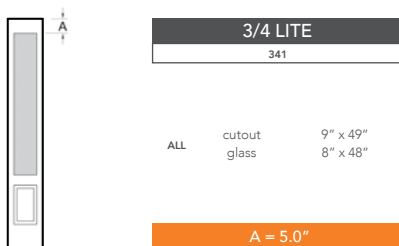

6'8" SLS3E 3/4 ELITE SIDELITE

SIDELITE WIDTHS

NOTE: BY REQUEST, SIDELITE HEIGHT COMES IN VARYING DIMENSIONS TO A MINIMUM OF 79". EXCESS WILL BE TAKEN FROM BOTTOM RAIL. ALL OTHER DIMENSIONS WILL REMAIN THE SAME.

CUTOUTS & GLASS

A = DISTANCE FROM TOP OF SIDELITE TO TOP OF CUTOUT

MATCHING DOORS

DRS20
Available Widths:
3' 0"

Spec Page = 142

DRS3E
Available Widths:
3' 0"

Spec Page = 147