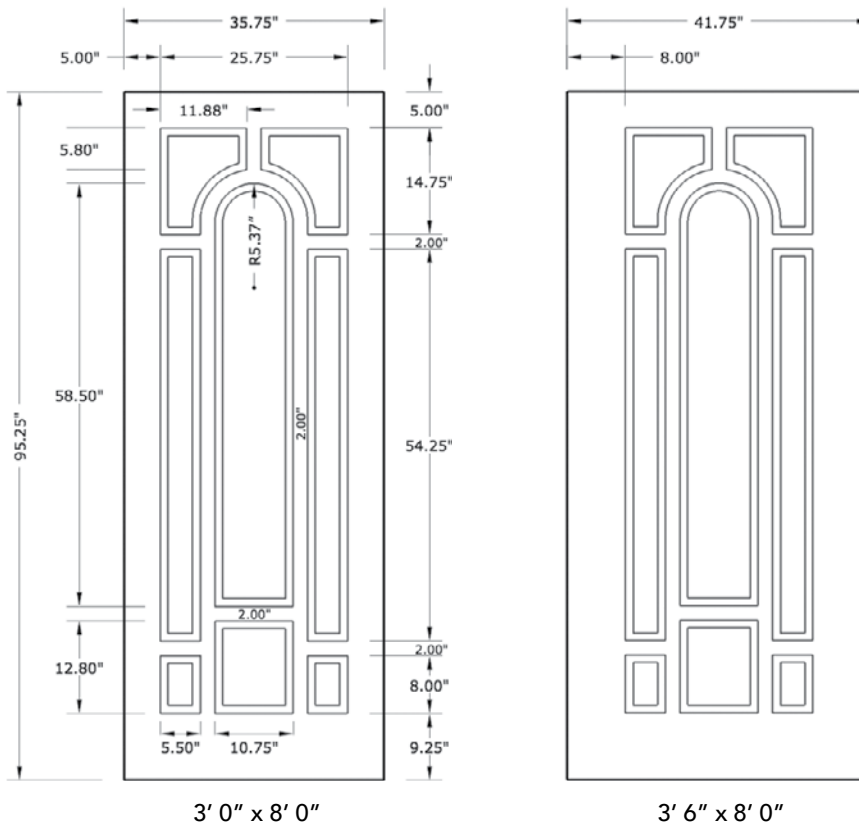

8'0" DRS8080 EIGHT PANEL DOOR

DOOR WIDTHS

NOTE: BY REQUEST, DOOR HEIGHT COMES IN VARYING DIMENSIONS TO A MINIMUM OF 95". EXCESS WILL BE TAKEN FROM BOTTOM RAIL. ALL OTHER DIMENSIONS WILL REMAIN THE SAME.

CUTOUTS & GLASS

A = DISTANCE FROM TOP OF DOOR TO TOP OF CUTOUT