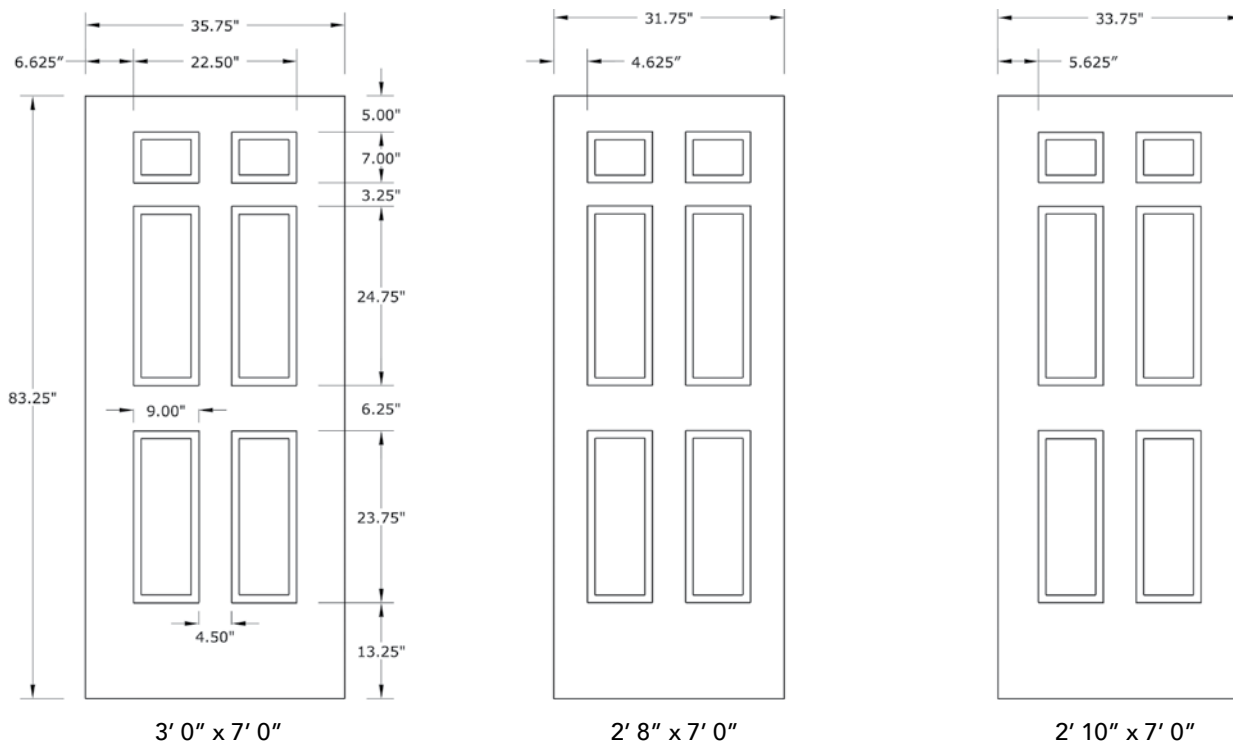

# 7'0" DRG6170 SIX PANEL UTILITY DOOR

## DOOR WIDTHS

NOTE: BY REQUEST, DOOR HEIGHT COMES IN VARYING DIMENSIONS TO A MINIMUM OF 83". EXCESS WILL BE TAKEN FROM BOTTOM RAIL. ALL OTHER DIMENSIONS WILL REMAIN THE SAME.

## CUTOUTS & GLASS

A = DISTANCE FROM TOP OF DOOR TO TOP OF CUTOUT