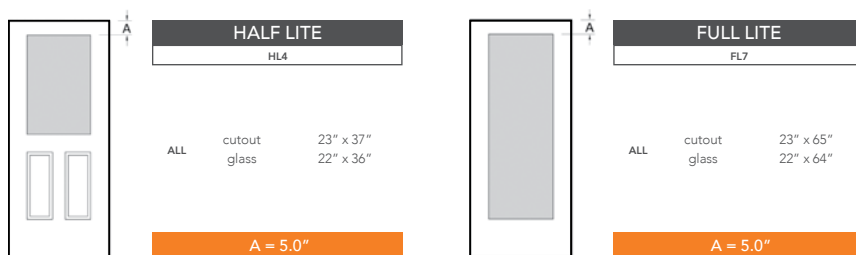

# 7'0" DRG6170 SIX PANEL UTILITY DOOR

## DOOR WIDTHS

NOTE: BY REQUEST, DOOR HEIGHT COMES IN VARYING DIMENSIONS TO A MINIMUM OF 83". EXCESS WILL BE TAKEN FROM BOTTOM RAIL. ALL OTHER DIMENSIONS WILL REMAIN THE SAME.

## CUTOUTS & GLASS

A = DISTANCE FROM TOP OF DOOR TO TOP OF CUTOUT