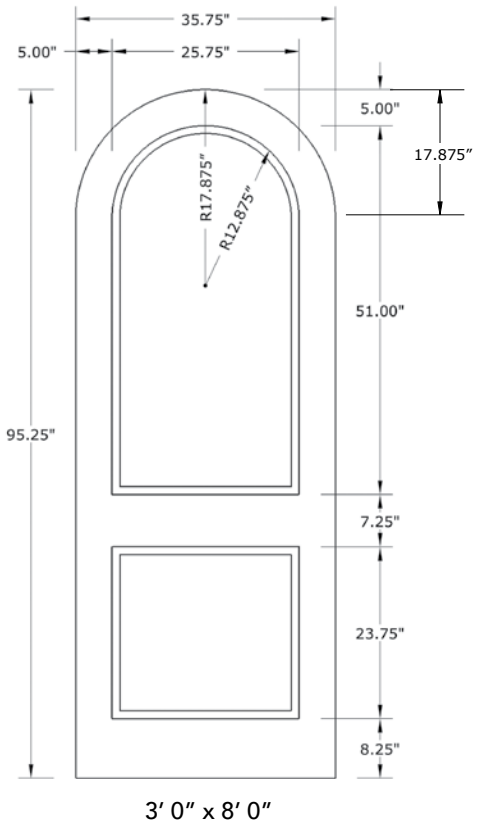

# 8'0" DRA2F80 TWO PANEL DOOR

RADIUS PANEL & RADIUS TOP

## DOOR WIDTHS

NOTE: BY REQUEST, DOOR HEIGHT COMES IN VARYING DIMENSIONS TO A MINIMUM OF 95". EXCESS WILL BE TAKEN FROM BOTTOM RAIL. ALL OTHER DIMENSIONS WILL REMAIN THE SAME.