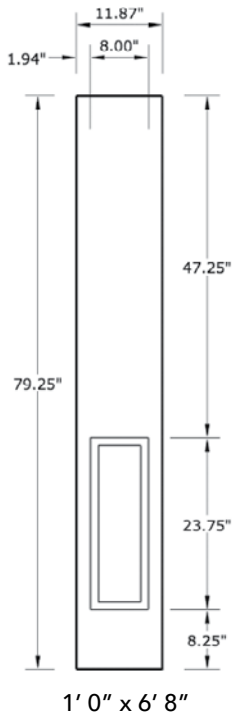

6'8" SLW60 SIX PANEL SIDELITE

SIDELITE WIDTHS

NOTE: BY REQUEST, SIDELITE HEIGHT COMES IN VARYING DIMENSIONS TO A MINIMUM OF 79". EXCESS WILL BE TAKEN FROM BOTTOM RAIL. ALL OTHER DIMENSIONS WILL REMAIN THE SAME.

CUTOUTS & GLASS

A = DISTANCE FROM TOP OF SIDELITE TO TOP OF CUTOUT

MATCHING DOORS