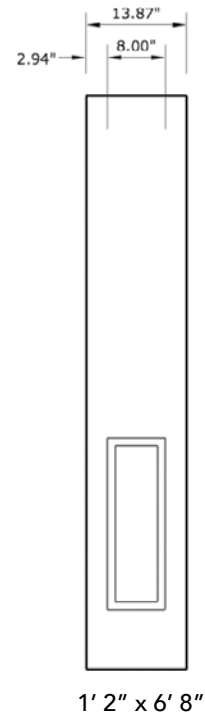

6'8" SLW60 SIX PANEL SIDELITE

SIDELITE WIDTHS

NOTE: BY REQUEST, SIDELITE HEIGHT COMES IN VARYING DIMENSIONS TO A MINIMUM OF 79". EXCESS WILL BE TAKEN FROM BOTTOM RAIL. ALL OTHER DIMENSIONS WILL REMAIN THE SAME.

CUTOUTS & GLASS

A = DISTANCE FROM TOP OF SIDELITE TO TOP OF CUTOUT

MATCHING DOORS