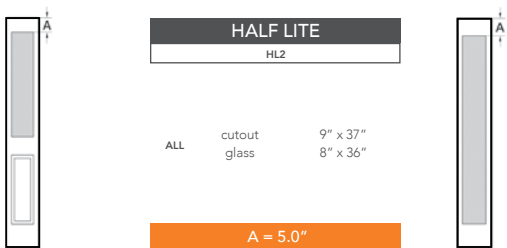

6'8" SLW60 SIX PANEL SIDELITE

SIDELITE WIDTHS

NOTE: BY REQUEST, SIDELITE HEIGHT COMES IN VARYING DIMENSIONS TO A MINIMUM OF 79". EXCESS WILL BE TAKEN FROM BOTTOM RAIL. ALL OTHER DIMENSIONS WILL REMAIN THE SAME.

CUTOUTS & GLASS

A = DISTANCE FROM TOP OF SIDELITE TO TOP OF CUTOUT

MATCHING DOORS