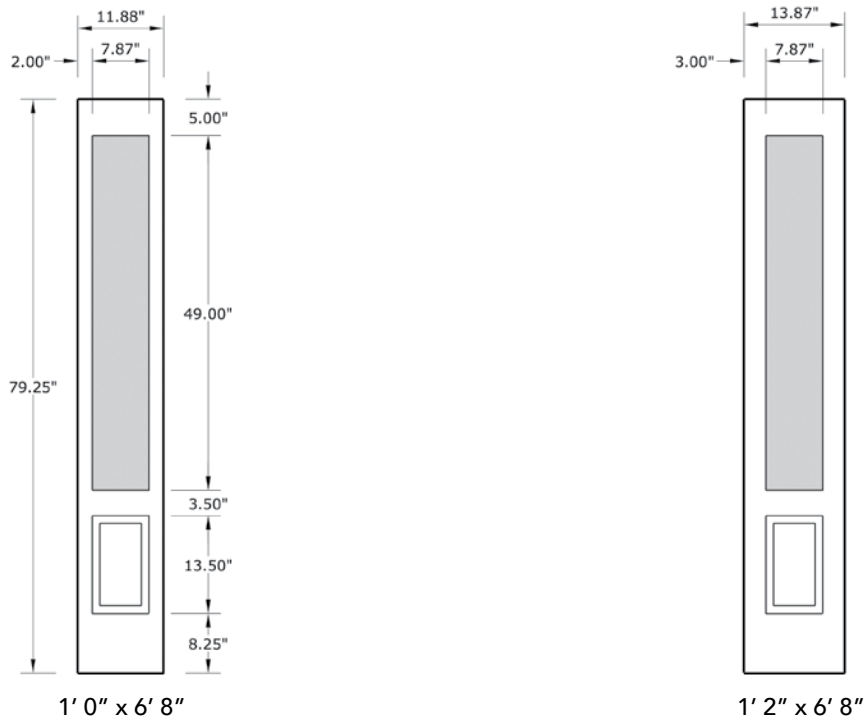

# 6'8" SLG3E 3/4 ELITE SIDELITE

## SIDELITE WIDTHS

NOTE: BY REQUEST, SIDELITE HEIGHT COMES IN VARYING DIMENSIONS TO A MINIMUM OF 79". EXCESS WILL BE TAKEN FROM BOTTOM RAIL. ALL OTHER DIMENSIONS WILL REMAIN THE SAME.

## CUTOUTS & GLASS

A = DISTANCE FROM TOP OF SIDELITE TO TOP OF CUTOUT

## MATCHING DOORS

**DRG20**  
Available Widths:  
3' 0"

Spec Page = 92

**DRG3E**  
Available Widths:  
3' 0"

Spec Page = 95