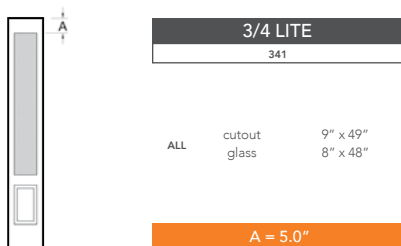

# 6'8" SLG3E 3/4 ELITE SIDELITE

## SIDELITE WIDTHS

NOTE: BY REQUEST, SIDELITE HEIGHT COMES IN VARYING DIMENSIONS TO A MINIMUM OF 79". EXCESS WILL BE TAKEN FROM BOTTOM RAIL. ALL OTHER DIMENSIONS WILL REMAIN THE SAME.

## CUTOUTS & GLASS

A = DISTANCE FROM TOP OF SIDELITE TO TOP OF CUTOUT

## MATCHING DOORS

**DRG20**  
Available Widths:  
3' 0"

Spec Page = 92

**DRG3E**  
Available Widths:  
3' 0"

Spec Page = 95