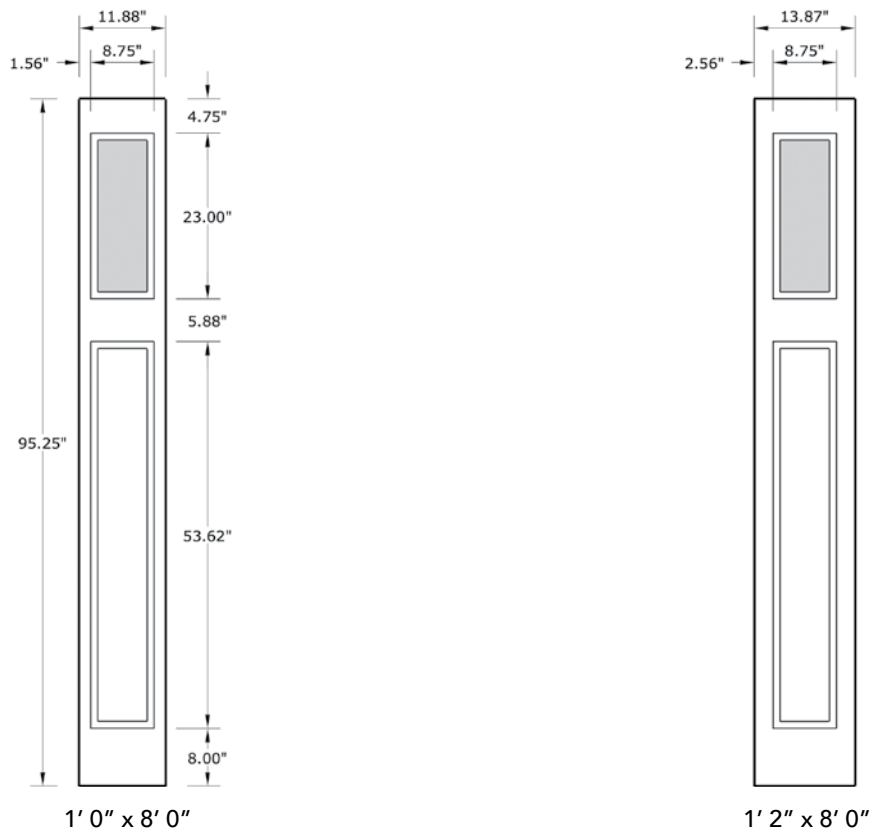

# 8'0" SLS3C80 DIRECT GLAZED CRAFTSMAN SIDELITE

## SIDELITE WIDTHS

NOTE: BY REQUEST, SIDELITE HEIGHT COMES IN VARYING DIMENSIONS TO A MINIMUM OF 95". EXCESS WILL BE TAKEN FROM BOTTOM RAIL. ALL OTHER DIMENSIONS WILL REMAIN THE SAME.

## GLASS & DAYLIGHT OPENING

A = DISTANCE FROM TOP OF SIDELITE TO TOP OF CUTOUT

## MATCHING DOORS

DRS3C80

Available Widths:  
3' 0"

Spec Page = 146