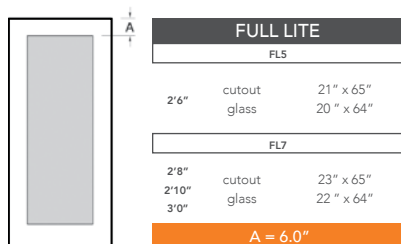

6'8" DRG00 FLUSH DOOR

DOOR WIDTHS

NOTE: BY REQUEST, DOOR HEIGHT COMES IN VARYING DIMENSIONS TO A MINIMUM OF 79". EXCESS WILL BE TAKEN FROM BOTTOM RAIL. ALL OTHER DIMENSIONS WILL REMAIN THE SAME.

CUTOUTS & GLASS

A = DISTANCE FROM TOP OF DOOR TO TOP OF CUTOUT

MATCHING SIDELITES