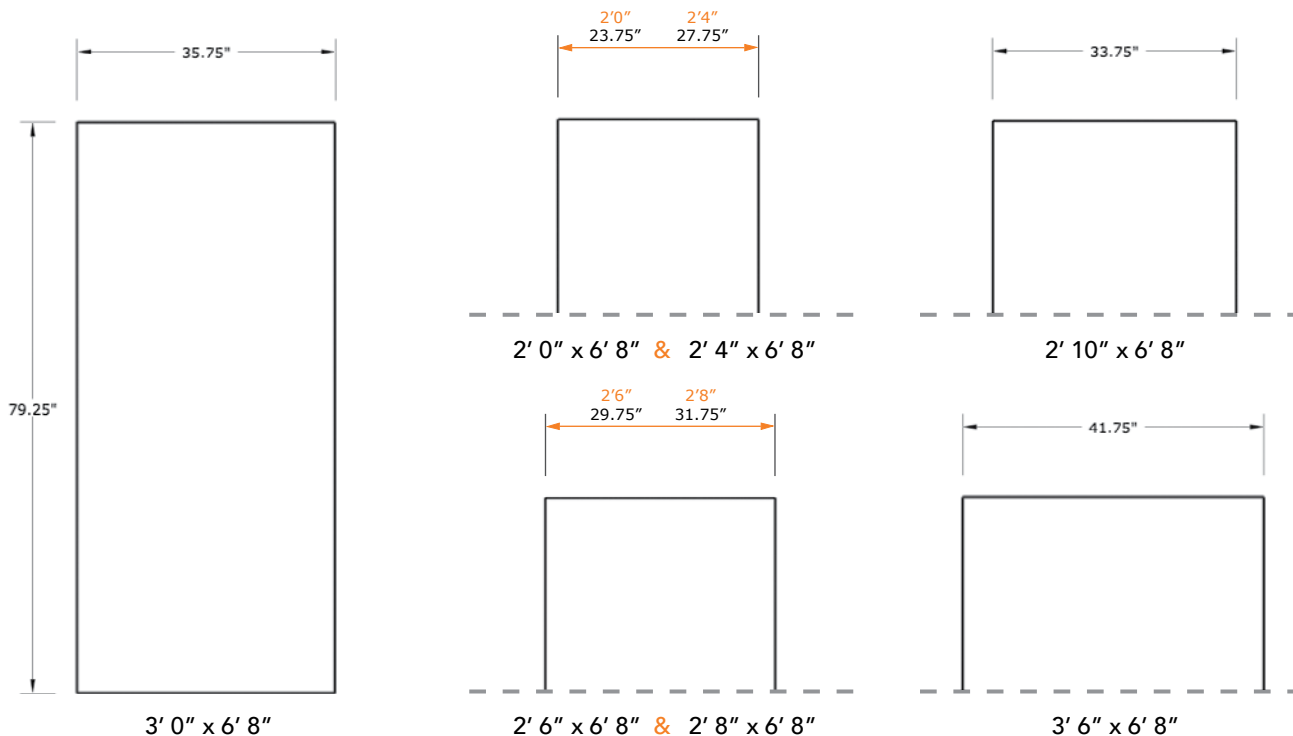

6'8" DRG00 FLUSH DOOR

DOOR WIDTHS

NOTE: BY REQUEST, DOOR HEIGHT COMES IN VARYING DIMENSIONS TO A MINIMUM OF 79". EXCESS WILL BE TAKEN FROM BOTTOM RAIL. ALL OTHER DIMENSIONS WILL REMAIN THE SAME.

CUTOUTS & GLASS

A = DISTANCE FROM TOP OF DOOR TO TOP OF CUTOUT

MATCHING SIDELITES