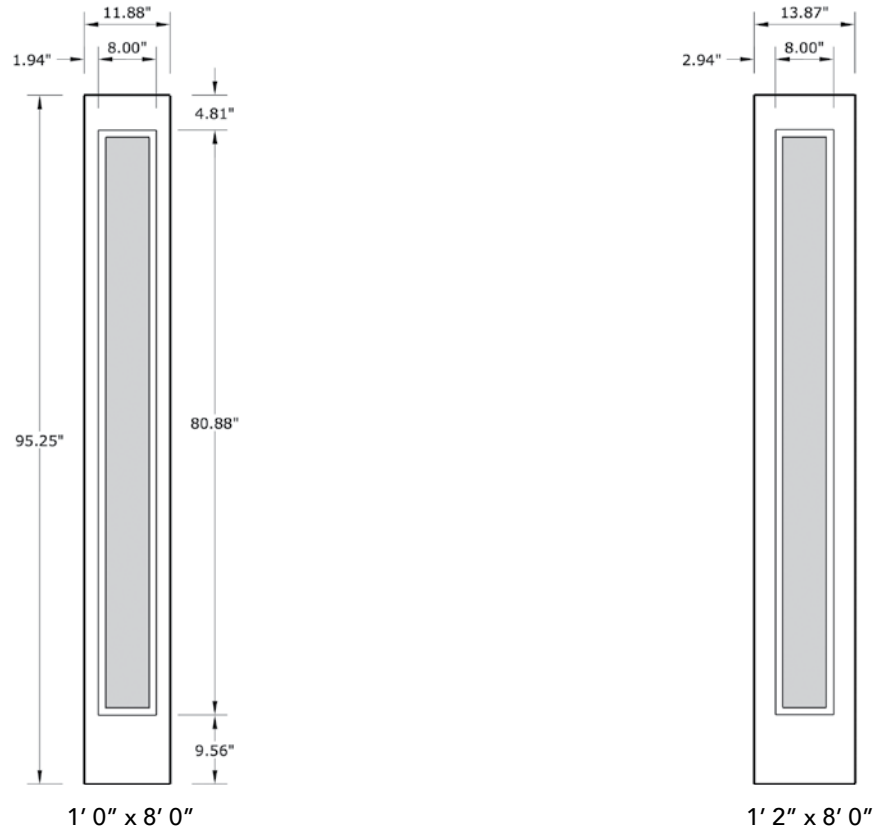

8'0" SLS1Z80 FLUSH GLAZED FULL LITE SIDELITE

SMOOTH SKIN

SIDELITE WIDTHS

NOTE: BY REQUEST, SIDELITE HEIGHT COMES IN VARYING DIMENSIONS TO A MINIMUM OF 95". EXCESS WILL BE TAKEN FROM BOTTOM RAIL. ALL OTHER DIMENSIONS WILL REMAIN THE SAME.

GLASS & DAYLIGHT OPENING

A = DISTANCE FROM TOP OF SIDELITE TO TOP OF OPENING

MATCHING DOORS

DRS1Z80

Available Widths:

- 2' 0" 2' 8"
- 2' 4" 2' 10"
- 2' 6" 3' 0"

Spec Page = 220