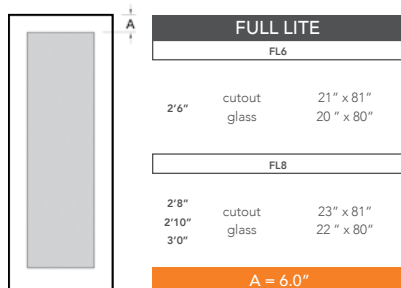

8'0" DRS0080 FLUSH DOOR

NOTE: BY REQUEST, DOOR HEIGHT COMES IN VARYING DIMENSIONS TO A MINIMUM OF 95". EXCESS WILL BE TAKEN FROM BOTTOM RAIL. ALL OTHER DIMENSIONS WILL REMAIN THE SAME.

CUTOUTS & GLASS

A = DISTANCE FROM TOP OF DOOR TO TOP OF CUTOUT