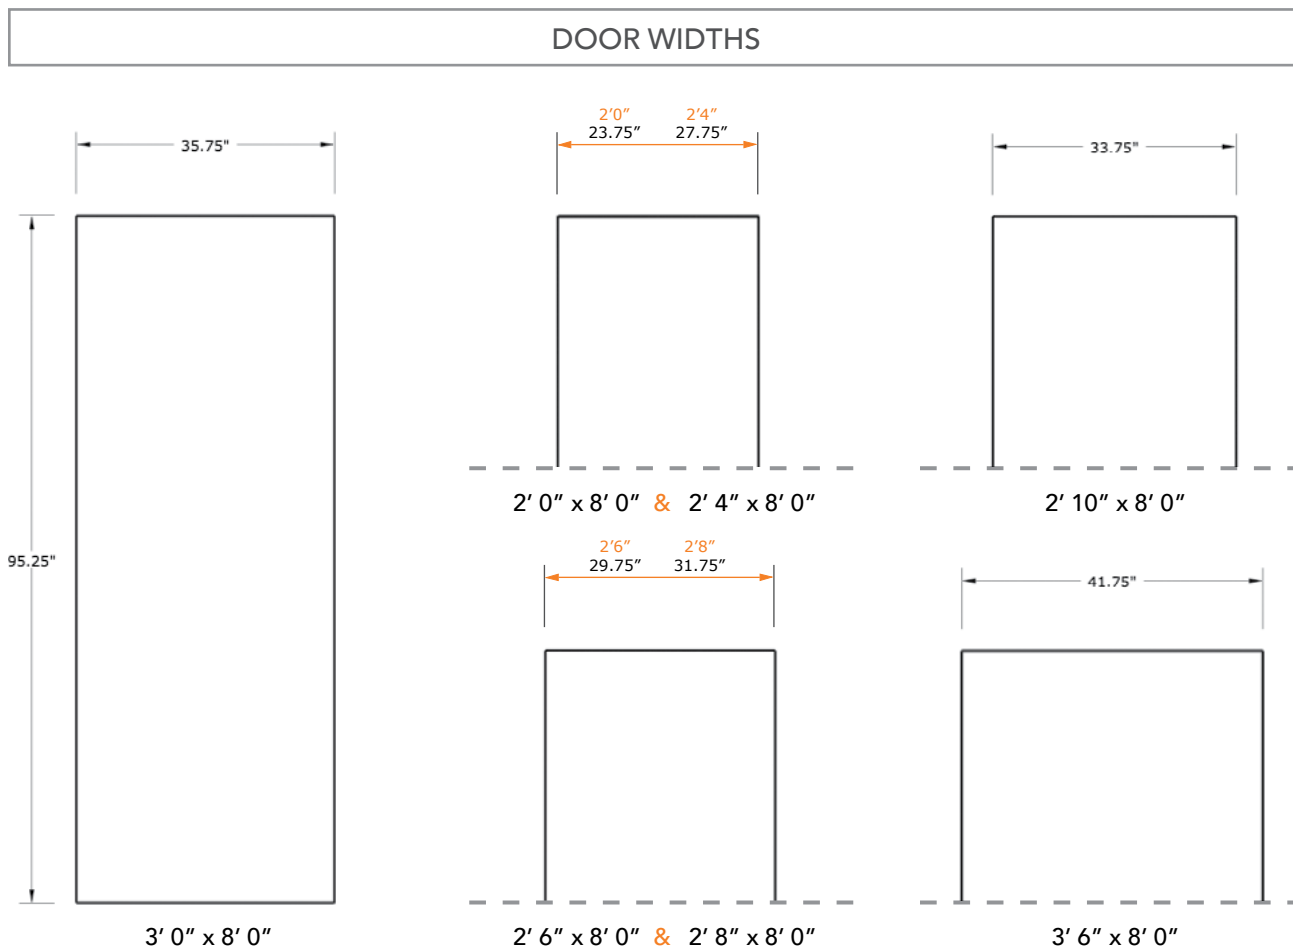

8'0" DRS0080 FLUSH DOOR

NOTE: BY REQUEST, DOOR HEIGHT COMES IN VARYING DIMENSIONS TO A MINIMUM OF 95". EXCESS WILL BE TAKEN FROM BOTTOM RAIL. ALL OTHER DIMENSIONS WILL REMAIN THE SAME.

CUTOUTS & GLASS

A = DISTANCE FROM TOP OF DOOR TO TOP OF CUTOUT

MATCHING SIDELITES