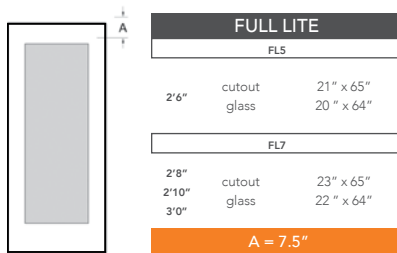

# 7'0" DRW0070 FLUSH DOOR

## DOOR WIDTHS

NOTE: BY REQUEST, DOOR HEIGHT COMES IN VARYING DIMENSIONS TO A MINIMUM OF 83". EXCESS WILL BE TAKEN FROM BOTTOM RAIL. ALL OTHER DIMENSIONS WILL REMAIN THE SAME.

## CUTOUTS & GLASS

A = DISTANCE FROM TOP OF DOOR TO TOP OF CUTOUT