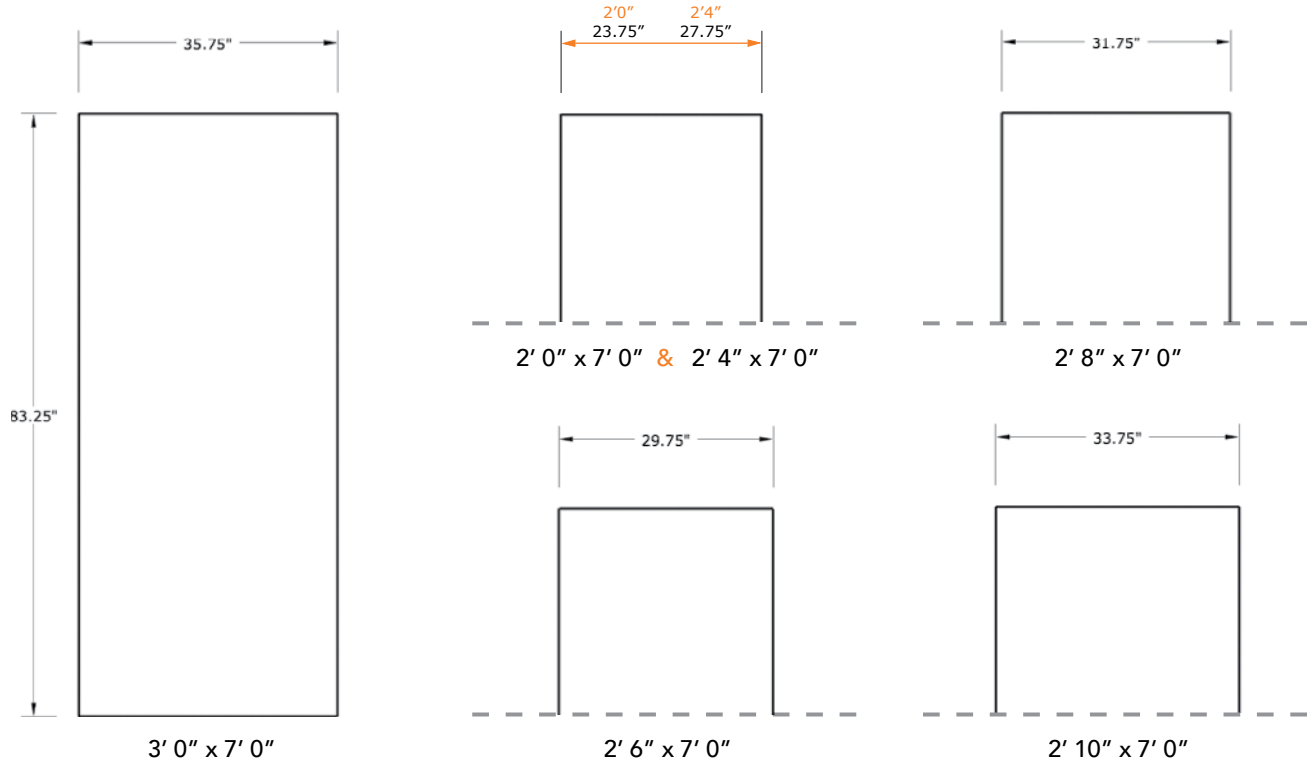

# 7'0" DRW0070 FLUSH DOOR

## DOOR WIDTHS

NOTE: BY REQUEST, DOOR HEIGHT COMES IN VARYING DIMENSIONS TO A MINIMUM OF 83". EXCESS WILL BE TAKEN FROM BOTTOM RAIL. ALL OTHER DIMENSIONS WILL REMAIN THE SAME.

## CUTOUTS & GLASS

A = DISTANCE FROM TOP OF DOOR TO TOP OF CUTOUT