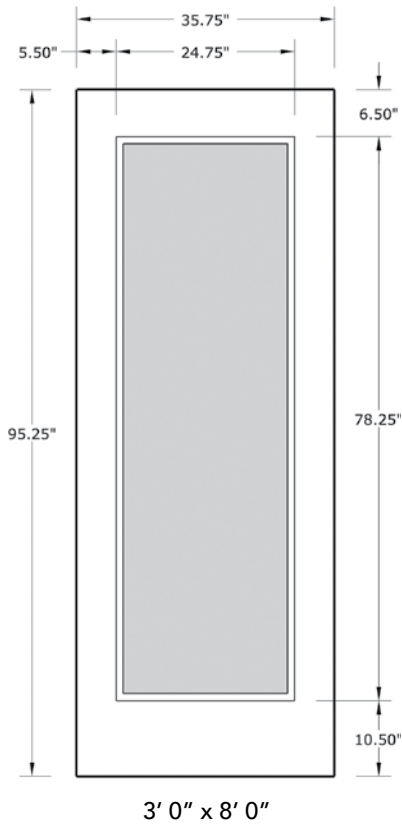

8'0" DRS1180 FLUSH GLAZED ADA DOOR

SMOOTH SKIN

DOOR WIDTHS

NOTE: BY REQUEST, DOOR HEIGHT COMES IN VARYING DIMENSIONS TO A MINIMUM OF 95". EXCESS WILL BE TAKEN FROM BOTTOM RAIL. ALL OTHER DIMENSIONS WILL REMAIN THE SAME.

GLASS & DAYLIGHT OPENING

A = DISTANCE FROM TOP OF DOOR TO TOP OF OPENING