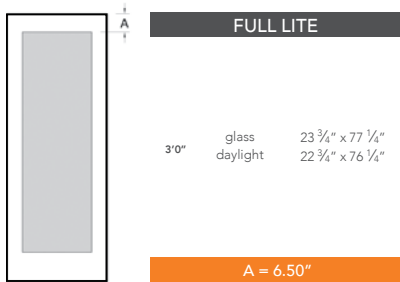

8'0" DRS1180 FLUSH GLAZED ADA DOOR

SMOOTH SKIN

DOOR WIDTHS

NOTE: BY REQUEST, DOOR HEIGHT COMES IN VARYING DIMENSIONS TO A MINIMUM OF 95". EXCESS WILL BE TAKEN FROM BOTTOM RAIL. ALL OTHER DIMENSIONS WILL REMAIN THE SAME.

GLASS & DAYLIGHT OPENING

A = DISTANCE FROM TOP OF DOOR TO TOP OF OPENING