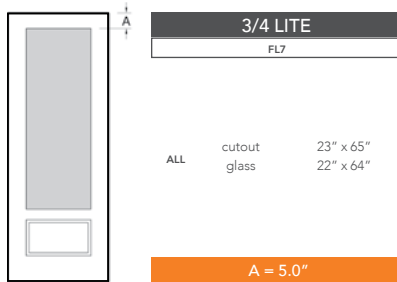

# 8'0" DRG2980 3/4 TWO PANEL DOOR

## DOOR WIDTHS

NOTE: BY REQUEST, DOOR HEIGHT COMES IN VARYING DIMENSIONS TO A MINIMUM OF 95". EXCESS WILL BE TAKEN FROM BOTTOM RAIL. ALL OTHER DIMENSIONS WILL REMAIN THE SAME.

## CUTOUTS & GLASS

A = DISTANCE FROM TOP OF DOOR TO TOP OF CUTOUT