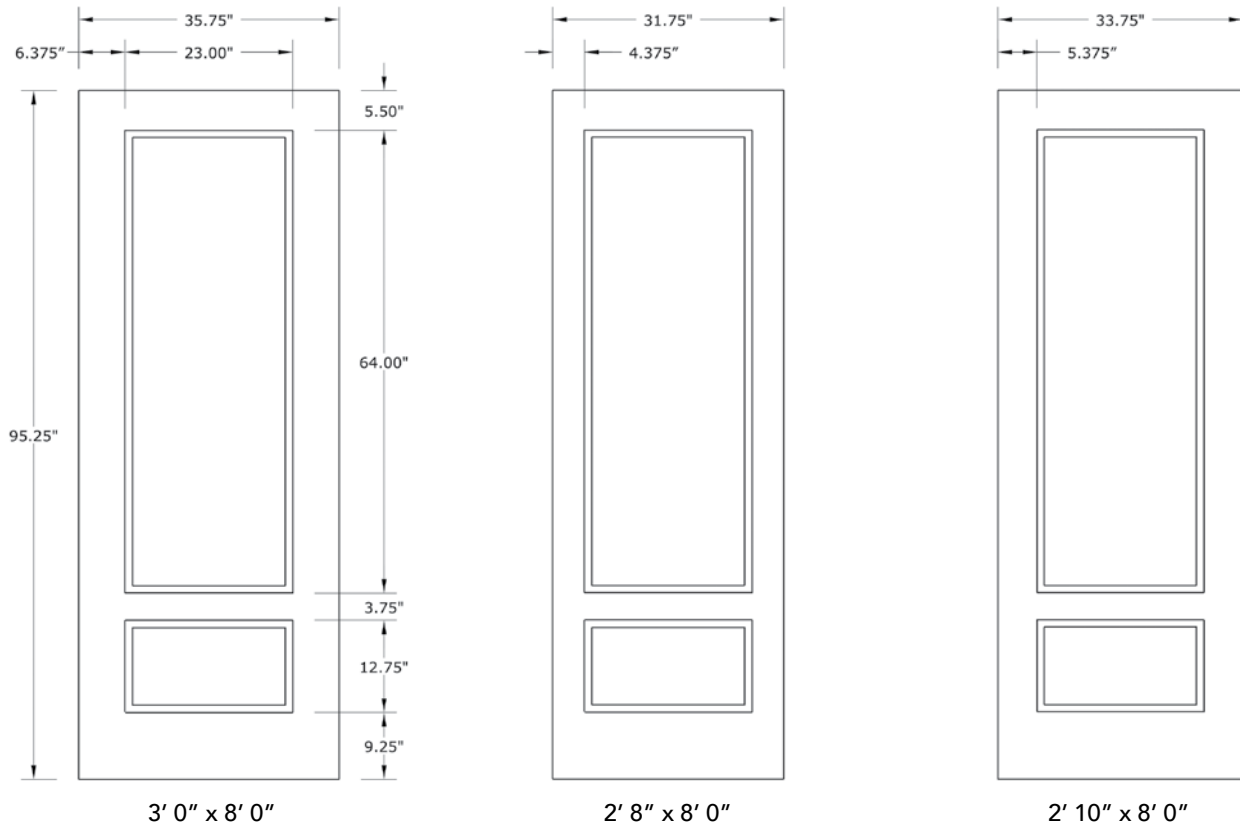

# 8'0" DRG2980 3/4 TWO PANEL DOOR

## DOOR WIDTHS

NOTE: BY REQUEST, DOOR HEIGHT COMES IN VARYING DIMENSIONS TO A MINIMUM OF 95". EXCESS WILL BE TAKEN FROM BOTTOM RAIL. ALL OTHER DIMENSIONS WILL REMAIN THE SAME.

## CUTOUTS & GLASS

A = DISTANCE FROM TOP OF DOOR TO TOP OF CUTOUT