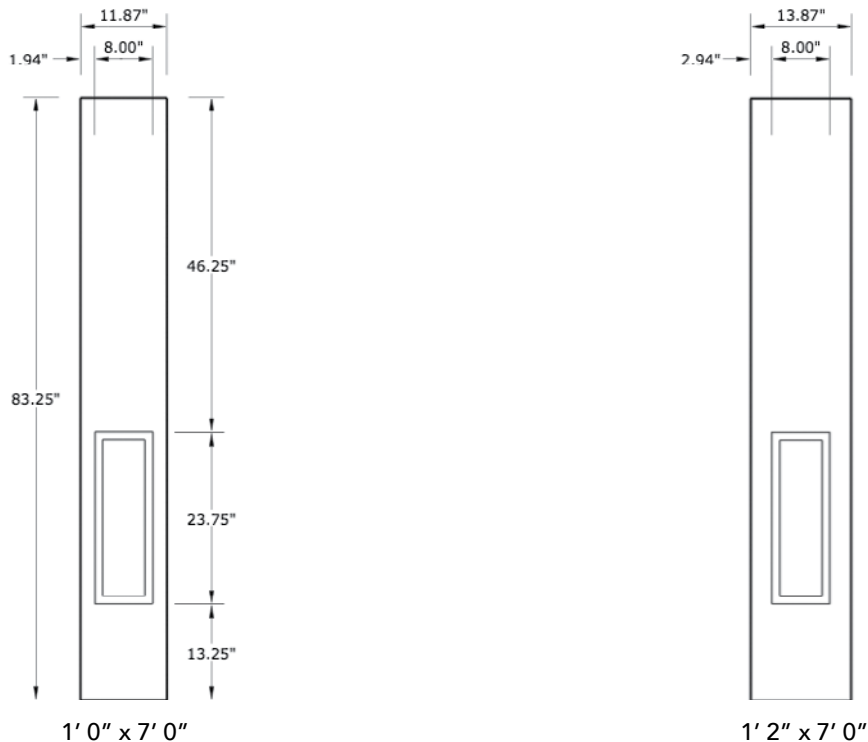

7'0" SLS6170 SIX PANEL UTILITY SIDELITE

SIDELITE WIDTHS

NOTE: BY REQUEST, SIDELITE HEIGHT COMES IN VARYING DIMENSIONS TO A MINIMUM OF 83". EXCESS WILL BE TAKEN FROM BOTTOM RAIL. ALL OTHER DIMENSIONS WILL REMAIN THE SAME.

CUTOUTS & GLASS

A = DISTANCE FROM TOP OF SIDELITE TO TOP OF CUTOUT

MATCHING DOORS

DRS6170

Available Widths:

- 2' 8"
- 2' 10"
- 3' 0"

Spec Page = 167