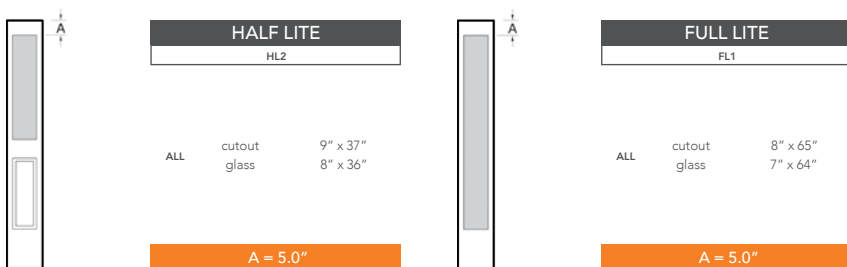

7'0" SLS6170 SIX PANEL UTILITY SIDELITE

SIDELITE WIDTHS

NOTE: BY REQUEST, SIDELITE HEIGHT COMES IN VARYING DIMENSIONS TO A MINIMUM OF 83". EXCESS WILL BE TAKEN FROM BOTTOM RAIL. ALL OTHER DIMENSIONS WILL REMAIN THE SAME.

CUTOUTS & GLASS

A = DISTANCE FROM TOP OF SIDELITE TO TOP OF CUTOUT

MATCHING DOORS

DRS6170

Available Widths:

- 2' 8"
- 2' 10"
- 3' 0"

Spec Page = 167