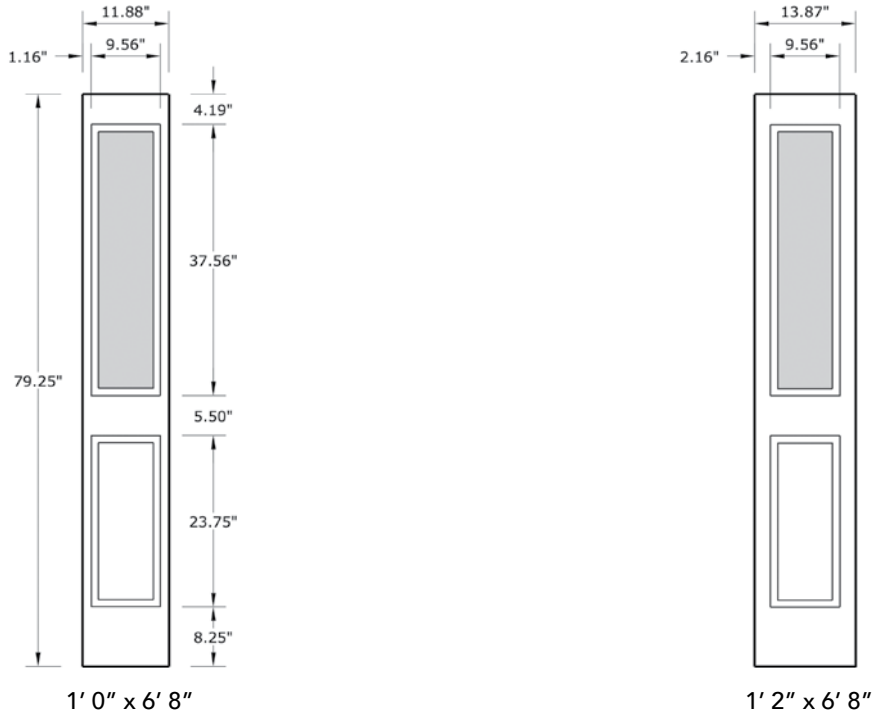

# 6'8" SLG/SLS12 FLUSH GLAZED HALF LITE SIDELITE

OAK & SMOOTH

## SIDELITE WIDTHS

NOTE: BY REQUEST, SIDELITE HEIGHT COMES IN VARYING DIMENSIONS TO A MINIMUM OF 79". EXCESS WILL BE TAKEN FROM BOTTOM RAIL. ALL OTHER DIMENSIONS WILL REMAIN THE SAME.

## GLASS & DAYLIGHT OPENING

A = DISTANCE FROM TOP OF SIDELITE TO TOP OF OPENING