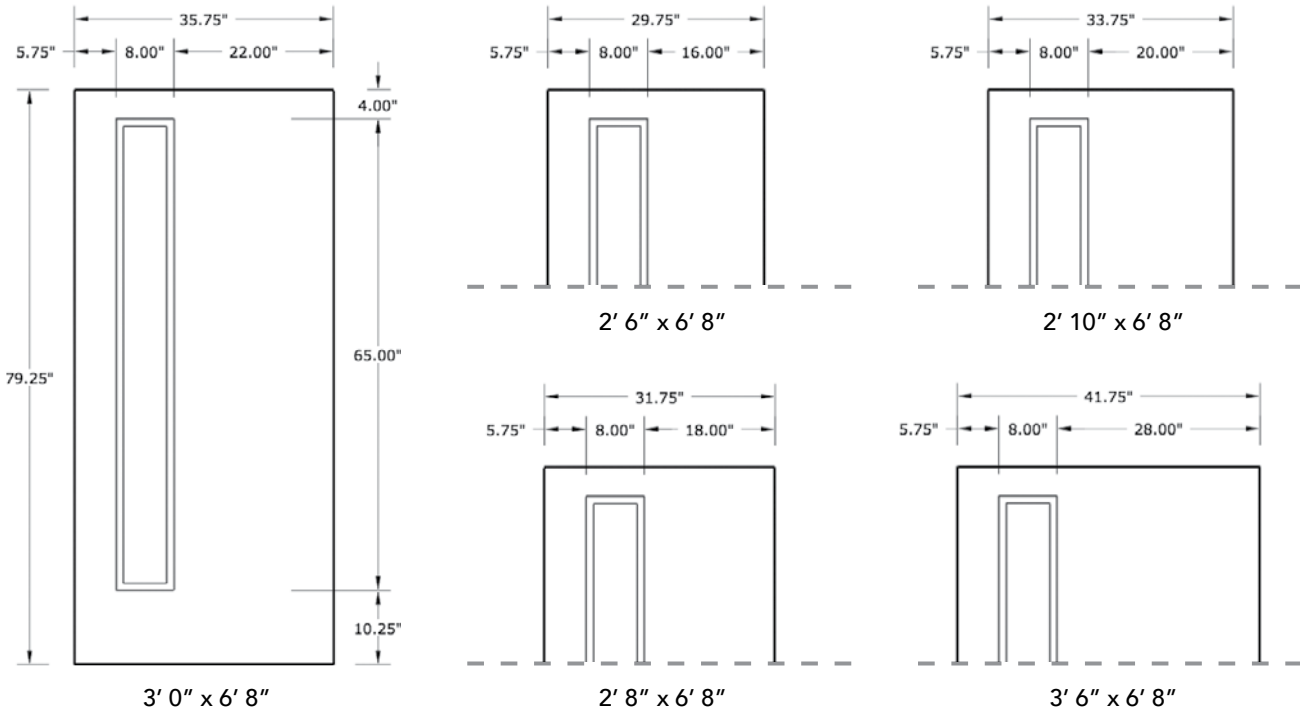

6'8" DMS1L BIENVENUE DOOR

SMOOTH SKIN

FLUSH GLAZED LEFT LITE

DOOR WIDTHS

NOTE: BY REQUEST, DOOR HEIGHT COMES IN VARYING DIMENSIONS TO A MINIMUM OF 79". EXCESS WILL BE TAKEN FROM BOTTOM RAIL. ALL OTHER DIMENSIONS WILL REMAIN THE SAME.

GLASS & DAYLIGHT OPENING

A = DISTANCE FROM TOP OF DOOR TO TOP OF OPENING