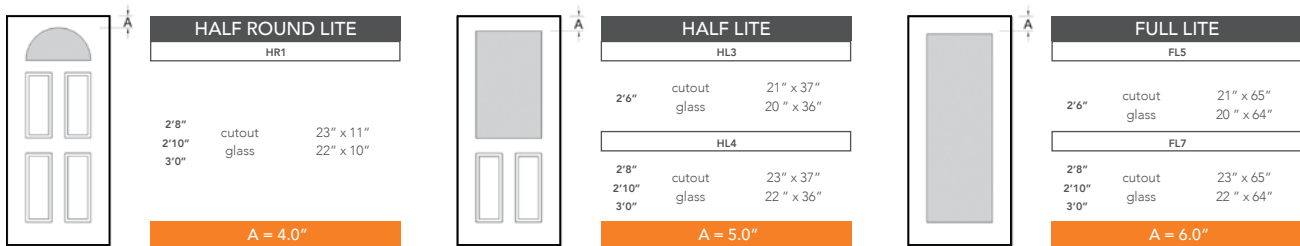

# 6'8" DRM40 FOUR PANEL BLANK TOP DOOR

## DOOR WIDTHS

NOTE: BY REQUEST, DOOR HEIGHT COMES IN VARYING DIMENSIONS TO A MINIMUM OF 79". EXCESS WILL BE TAKEN FROM BOTTOM RAIL. ALL OTHER DIMENSIONS WILL REMAIN THE SAME.

## CUTOUTS & GLASS

A = DISTANCE FROM TOP OF DOOR TO TOP OF CUTOUT