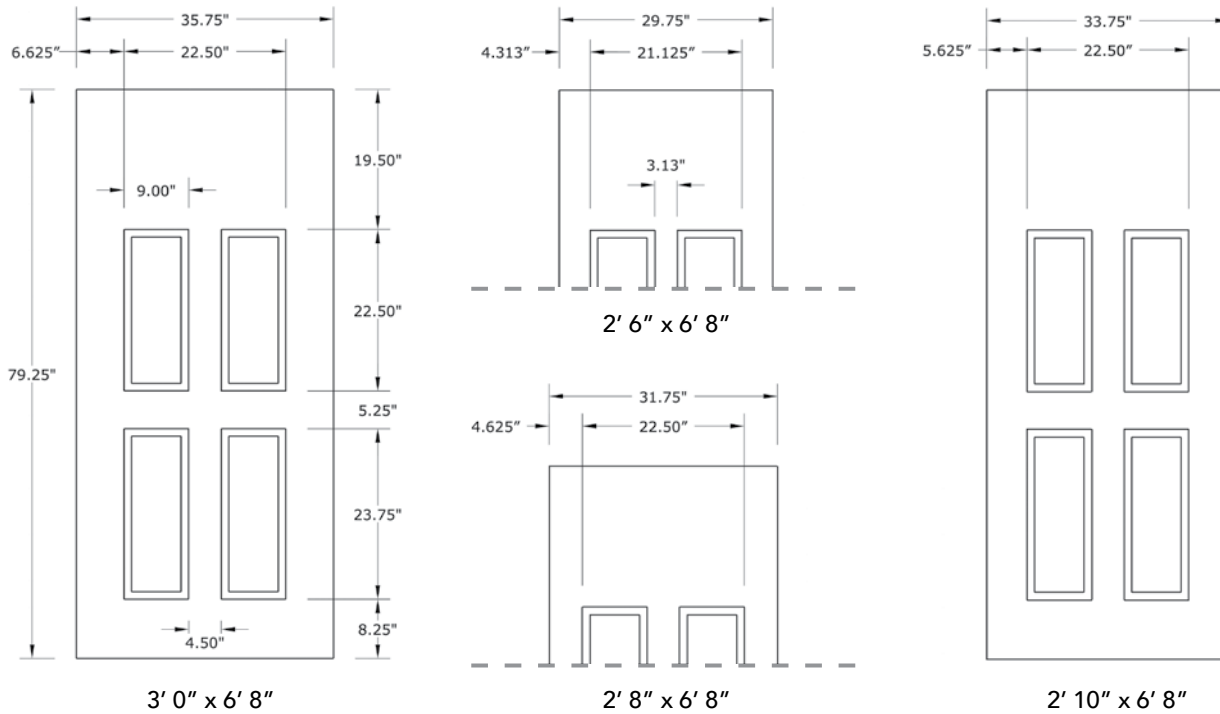

# 6'8" DRM40 FOUR PANEL BLANK TOP DOOR

## DOOR WIDTHS

NOTE: BY REQUEST, DOOR HEIGHT COMES IN VARYING DIMENSIONS TO A MINIMUM OF 79". EXCESS WILL BE TAKEN FROM BOTTOM RAIL. ALL OTHER DIMENSIONS WILL REMAIN THE SAME.

## CUTOUTS & GLASS

A = DISTANCE FROM TOP OF DOOR TO TOP OF CUTOUT