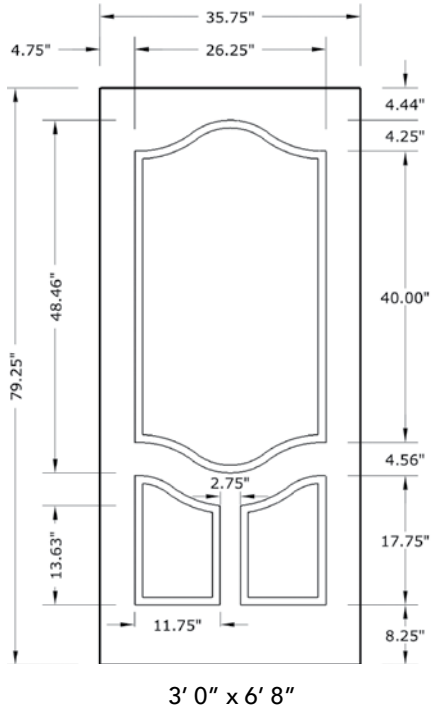

6'8" DRS3P 3/4 PREMIUM DOOR

DOOR WIDTHS

NOTE: BY REQUEST, DOOR HEIGHT COMES IN VARYING DIMENSIONS TO A MINIMUM OF 79". EXCESS WILL BE TAKEN FROM BOTTOM RAIL. ALL OTHER DIMENSIONS WILL REMAIN THE SAME.

CUTOUTS & GLASS

3/4 OVAL LITE
3V2

		Width	Height
3'0"	cutout	17.835"	40.118"
	glass	16.781"	38.719"

OVAL IS CENTERED IN PANEL HEIGHT

MATCHING SIDELITES

SLS3P

Available Widths:

- 1' 0"
- 1' 2"

Spec Page = 180