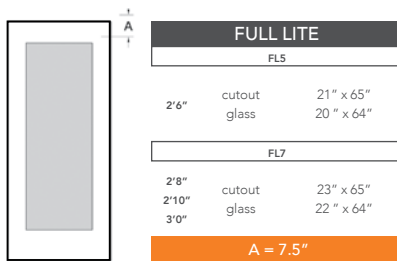

7'0" DRS0070 FLUSH DOOR

DOOR WIDTHS

NOTE: BY REQUEST, DOOR HEIGHT COMES IN VARYING DIMENSIONS TO A MINIMUM OF 83". EXCESS WILL BE TAKEN FROM BOTTOM RAIL. ALL OTHER DIMENSIONS WILL REMAIN THE SAME.

CUTOUTS & GLASS

A = DISTANCE FROM TOP OF DOOR TO TOP OF CUTOUT

MATCHING SIDELITES

Spec Page = 174