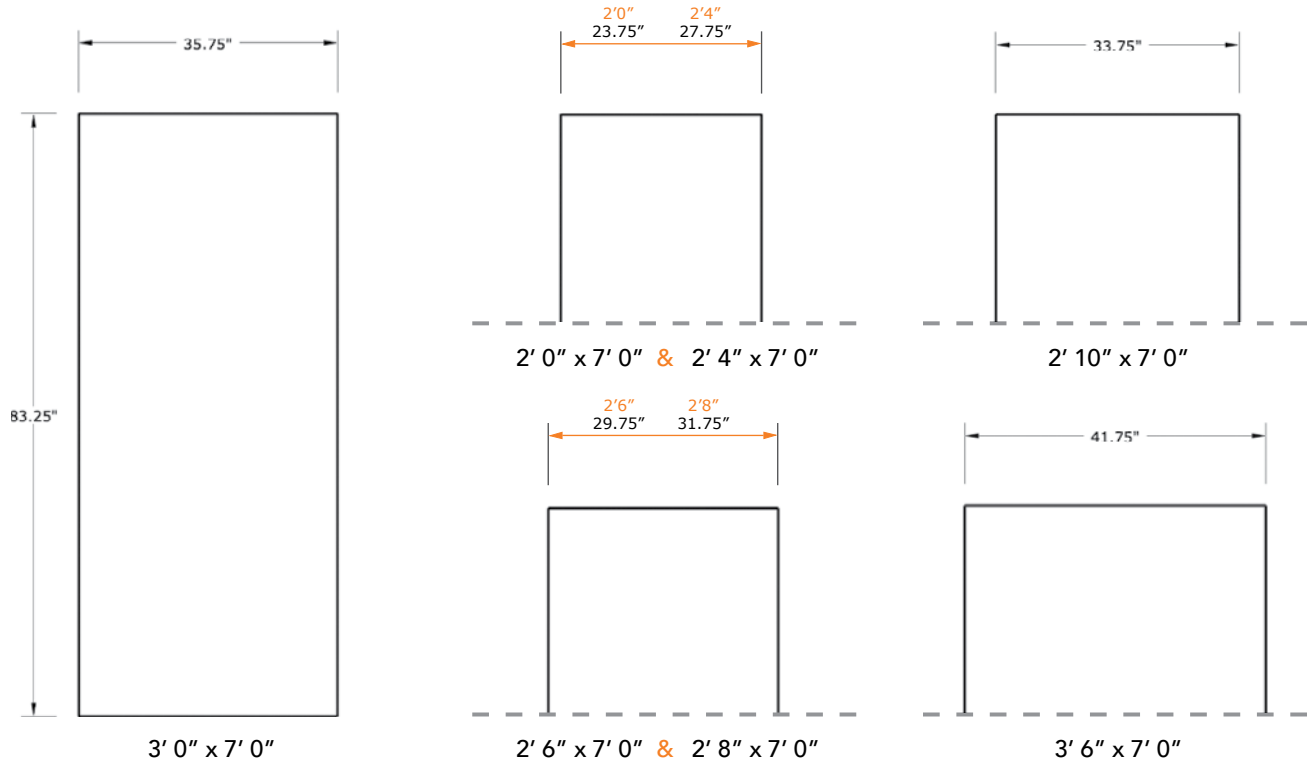

7'0" DRS0070 FLUSH DOOR

DOOR WIDTHS

NOTE: BY REQUEST, DOOR HEIGHT COMES IN VARYING DIMENSIONS TO A MINIMUM OF 83". EXCESS WILL BE TAKEN FROM BOTTOM RAIL. ALL OTHER DIMENSIONS WILL REMAIN THE SAME.

CUTOUTS & GLASS

A = DISTANCE FROM TOP OF DOOR TO TOP OF CUTOUT

MATCHING SIDELITES

Spec Page = 174