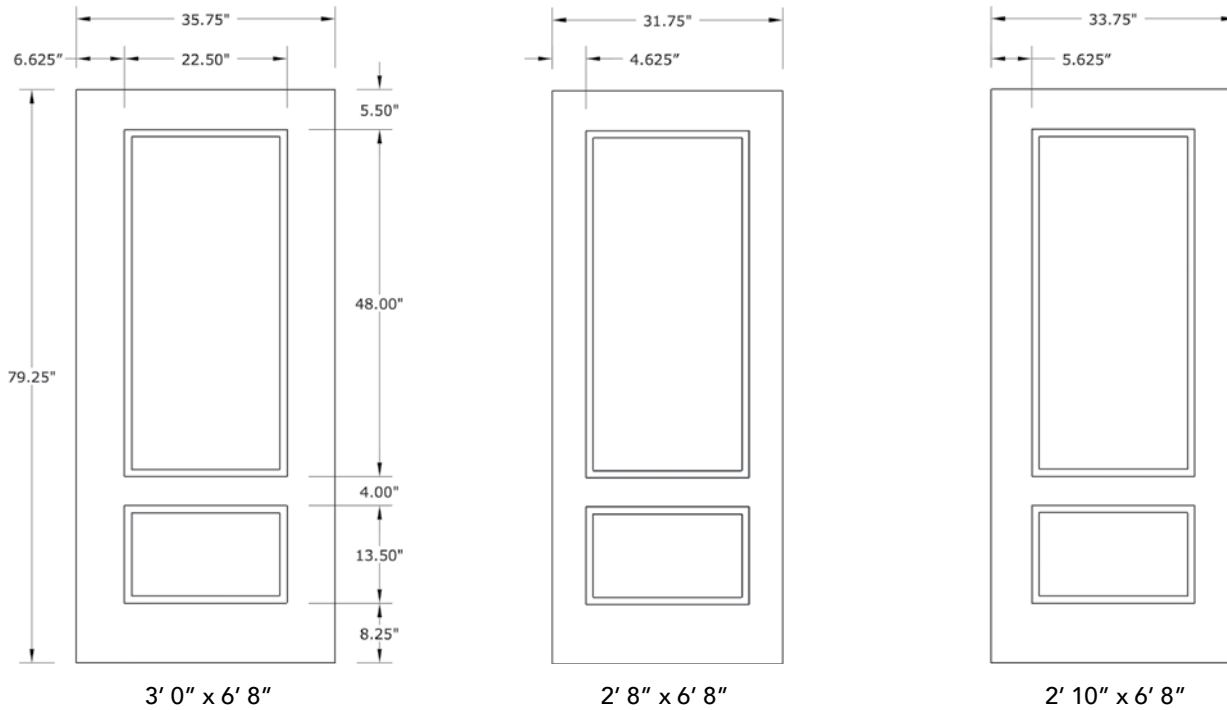

# 6'8" DRG29 3/4 TWO PANEL DOOR

## DOOR WIDTHS

NOTE: BY REQUEST, DOOR HEIGHT COMES IN VARYING DIMENSIONS TO A MINIMUM OF 79". EXCESS WILL BE TAKEN FROM BOTTOM RAIL. ALL OTHER DIMENSIONS WILL REMAIN THE SAME.

## CUTOUTS & GLASS

A = DISTANCE FROM TOP OF DOOR TO TOP OF CUTOUT