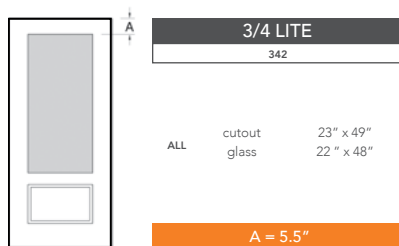

CUTOUTS & GLASS

A = DISTANCE FROM TOP OF DOOR TO TOP OF CUTOUT